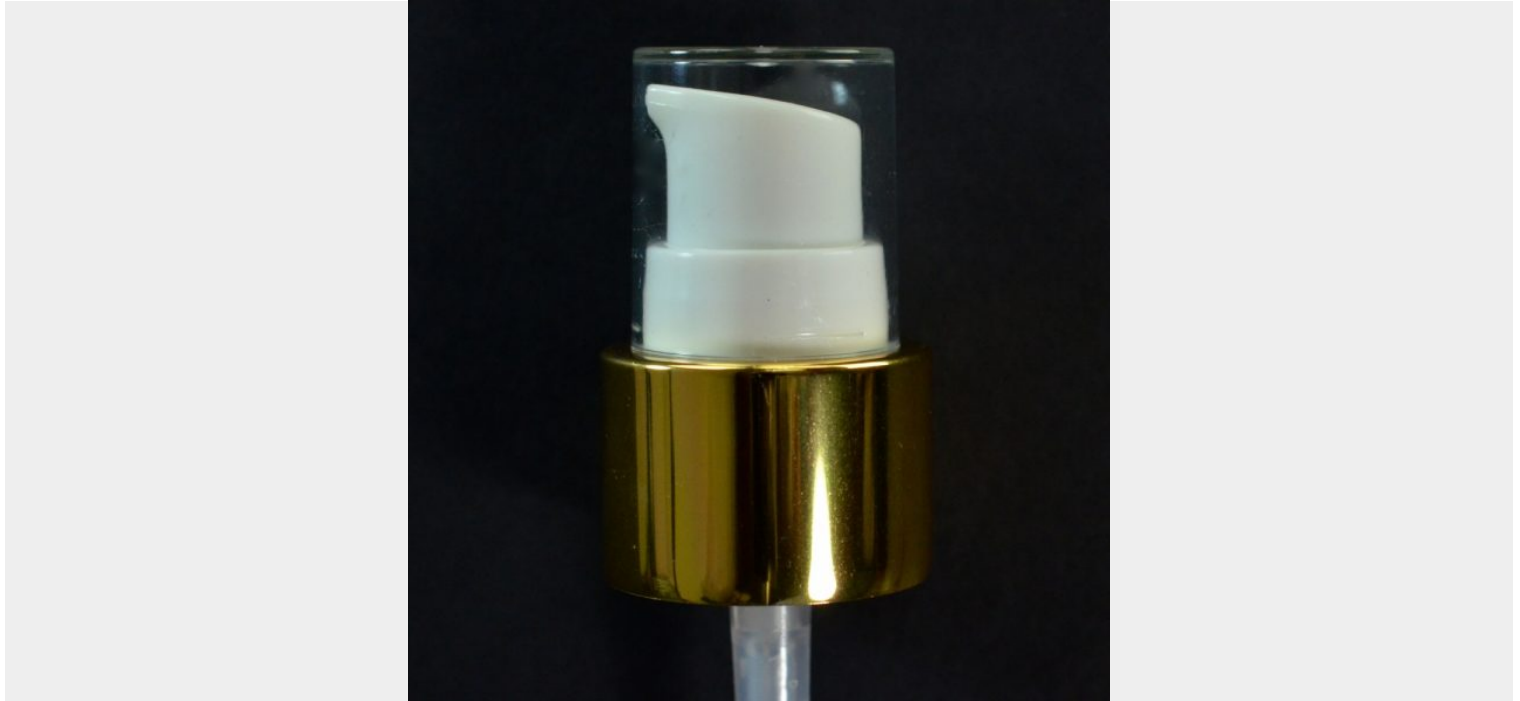

24/410 TREATMENT PUMP SHINY GOLD/WHITE/CLEAR HOOD

SKU: 126850 | Categories: [Metal Overshell Treatment Pumps](#), [Pumps](#), [Treatment Pumps](#) |

ADDITIONAL INFORMATION

Neck Finish	24/410
Color	White

Material

PP/ALUMINUM

Style Shape

Treatment Pump