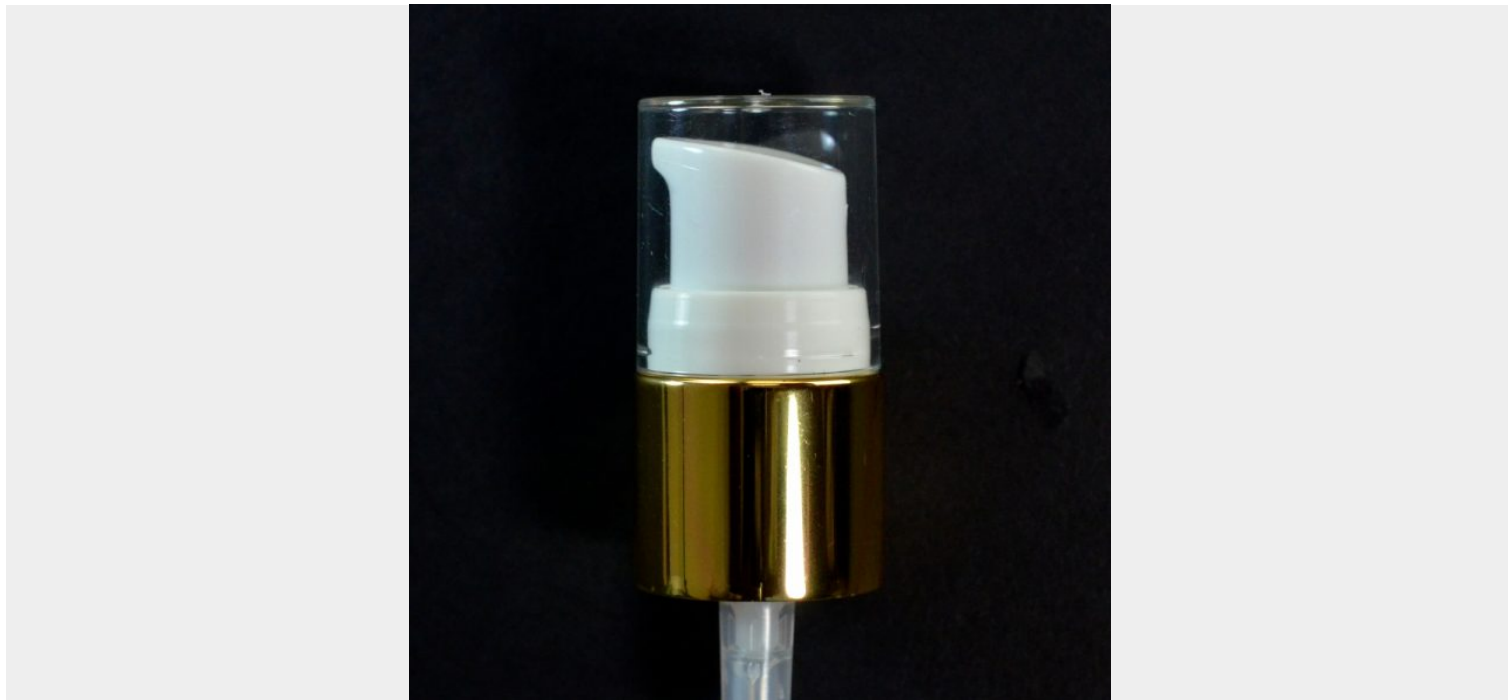

## 18/415 TREATMENT PUMP SHINY GOLD/WHITE/CLEAR HOOD

SKU: 126660 | Categories: [Metal Overshell Treatment Pumps](#), [Pumps](#), [Treatment Pumps](#) |

### ADDITIONAL INFORMATION

Neck Finish	18/415
Color	Gold

**Material**

PP

**Style Shape**

Treatment Pump