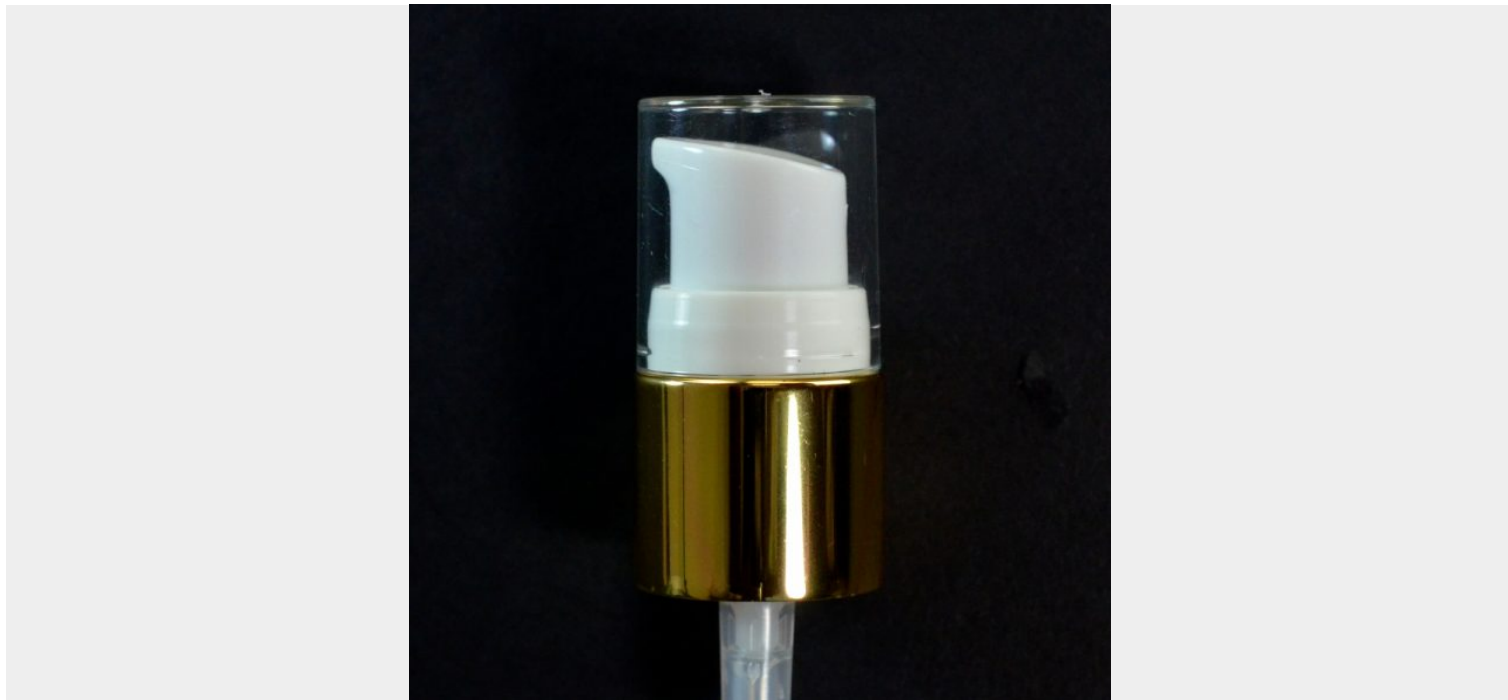

18/415 TREATMENT PUMP SHINY GOLD/WHITE/CLEAR HOOD

SKU: 126650 | Categories: [Metal Overshell Treatment Pumps](#), [Pumps](#), [Treatment Pumps](#) |

ADDITIONAL INFORMATION

Neck Finish	18/415
Color	Gold

Material

PP/ALUMINUM

Style Shape

Treatment Pump