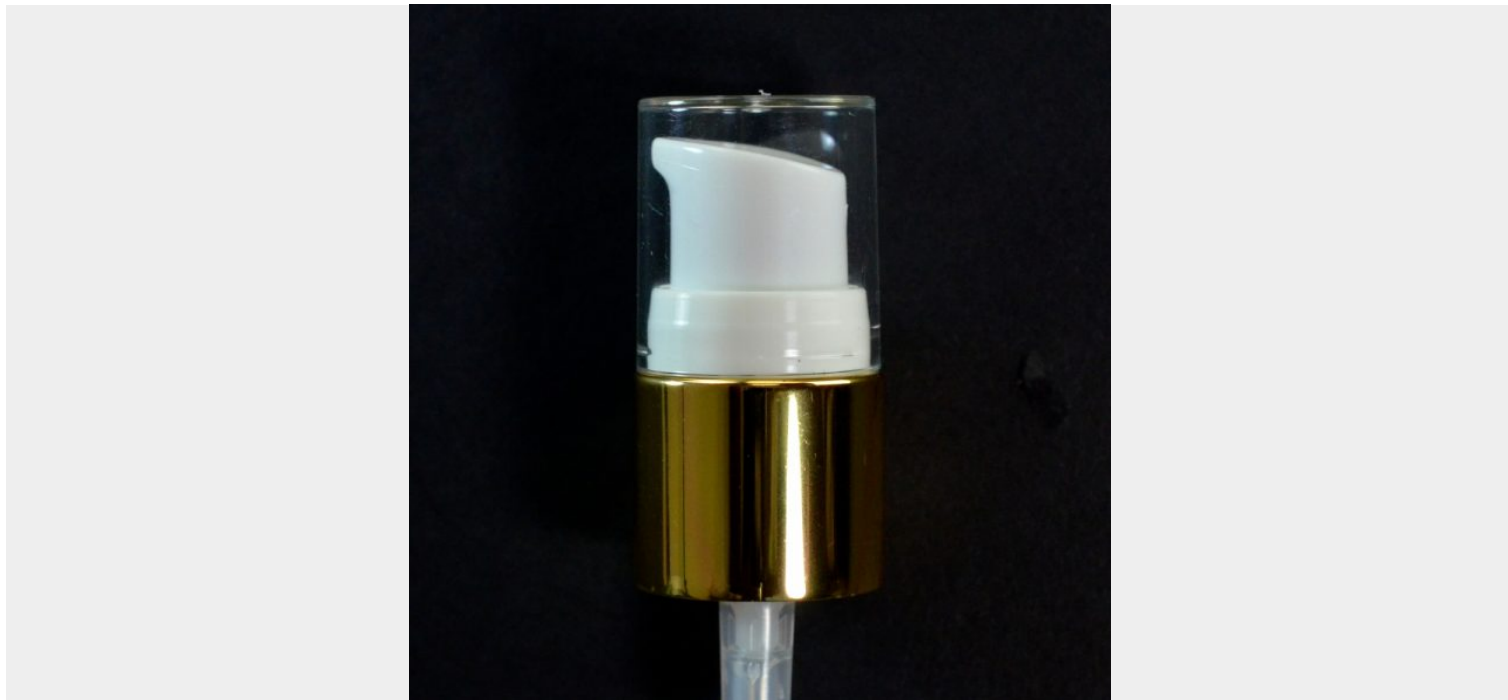

## 18/415 TREATMENT PUMP SHINY GOLD/WHITE/CLEAR HOOD

SKU: 126650 | Categories: [Metal Overshell Treatment Pumps](#), [Pumps](#), [Treatment Pumps](#) |

### ADDITIONAL INFORMATION

Neck Finish	18/415
Color	Gold

**Material** PP/ALUMINUM  
**Style Shape** Treatment Pump