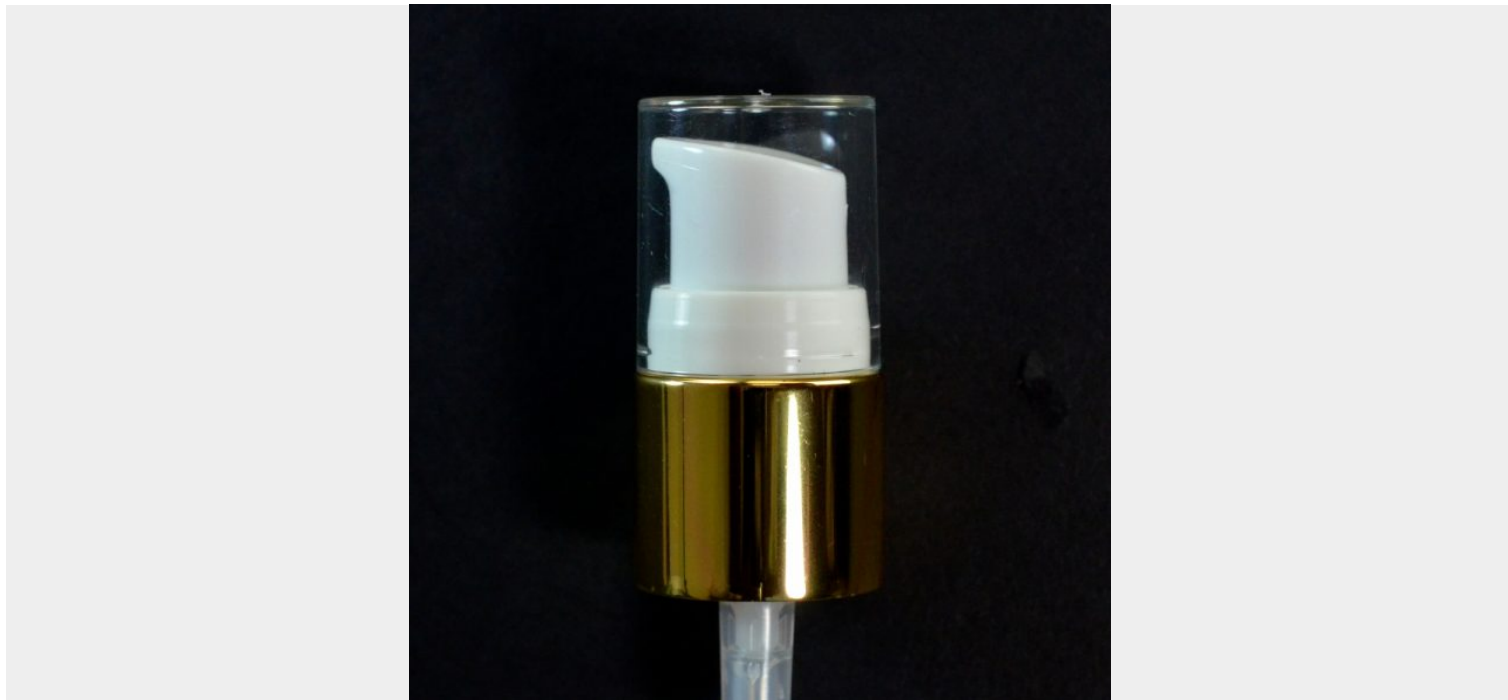

18/415 TREATMENT PUMP SHINY GOLD/WHITE/CLEAR HOOD

SKU: 126650 | Categories: [Metal Overshell Treatment Pumps](#), [Pumps](#), [Treatment Pumps](#) |

ADDITIONAL INFORMATION

Neck Finish	18/415
Color	Gold

Material	PP/ALUMINUM
Style Shape	Treatment Pump