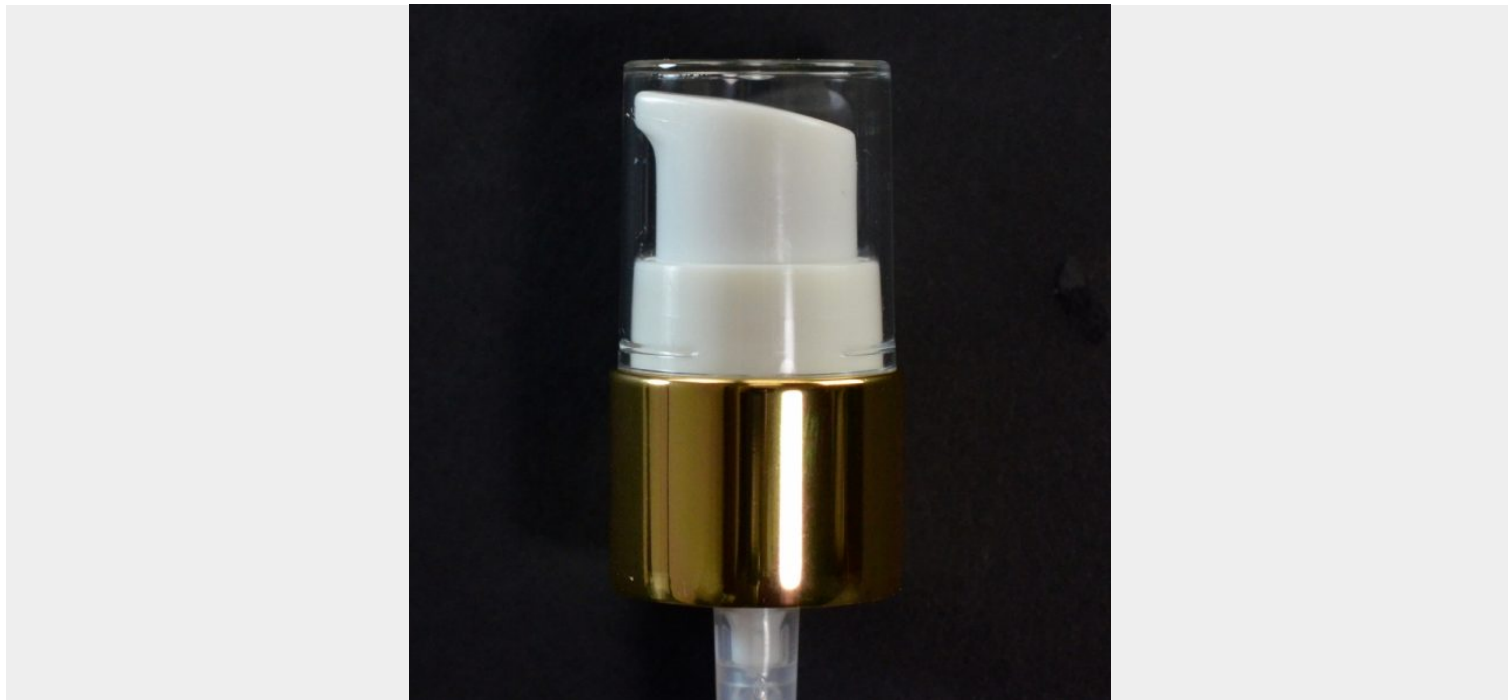

20/410 TREATMENT PUMP SHINY GOLD/WHITE/CLEAR HOOD

SKU: 126680 | Categories: [Metal Overshell Treatment Pumps](#), [Pumps](#), [Treatment Pumps](#) |

ADDITIONAL INFORMATION

Neck Finish	20/410
Color	Gold

Material PP/ALUMINUM
Style Shape Treatment Pump