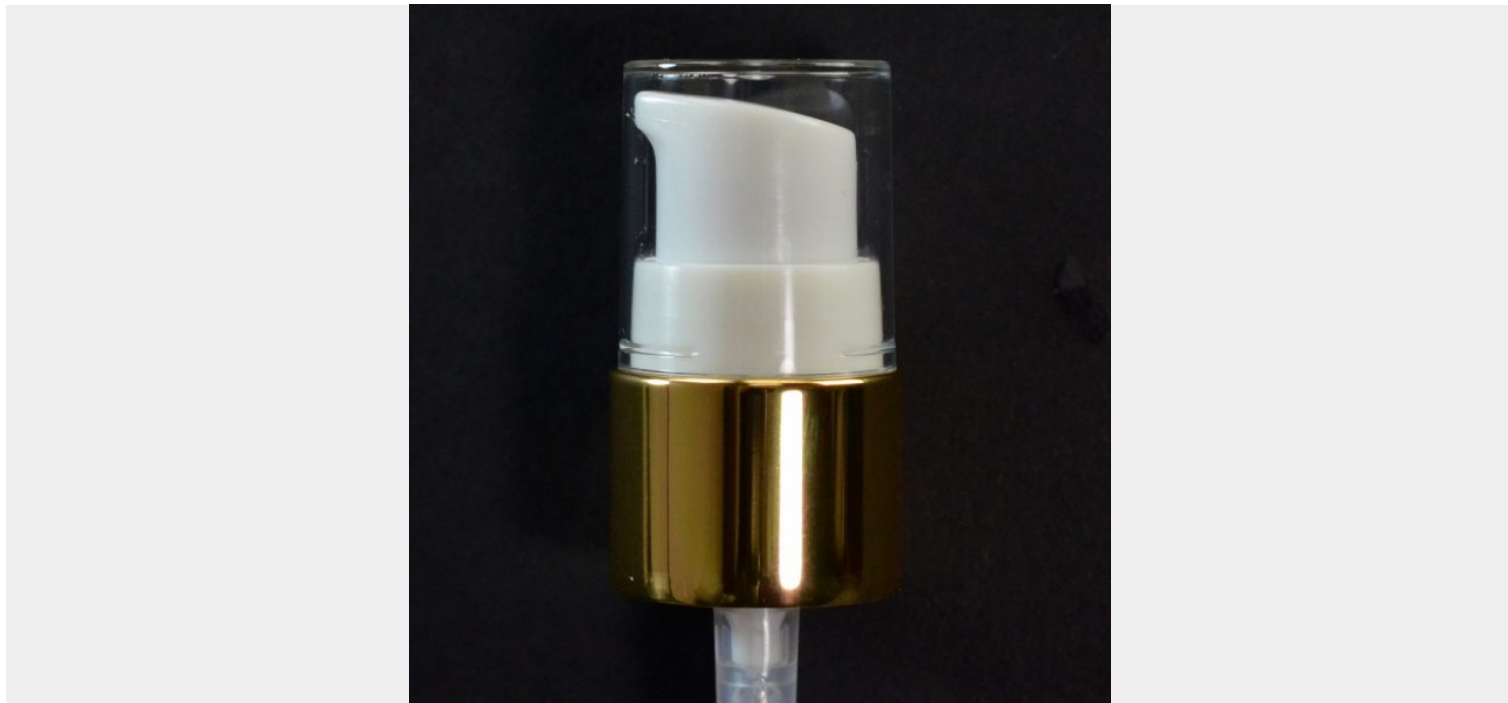

20/410 TREATMENT PUMP SHINY GOLD/WHITE/CLEAR HOOD

SKU: 126680 | Categories: [Metal Overshell Treatment Pumps](#), [Pumps](#), [Treatment Pumps](#) |

ADDITIONAL INFORMATION

Neck Finish	20/410
Color	Gold

Material

PP/ALUMINUM

Style Shape

Treatment Pump