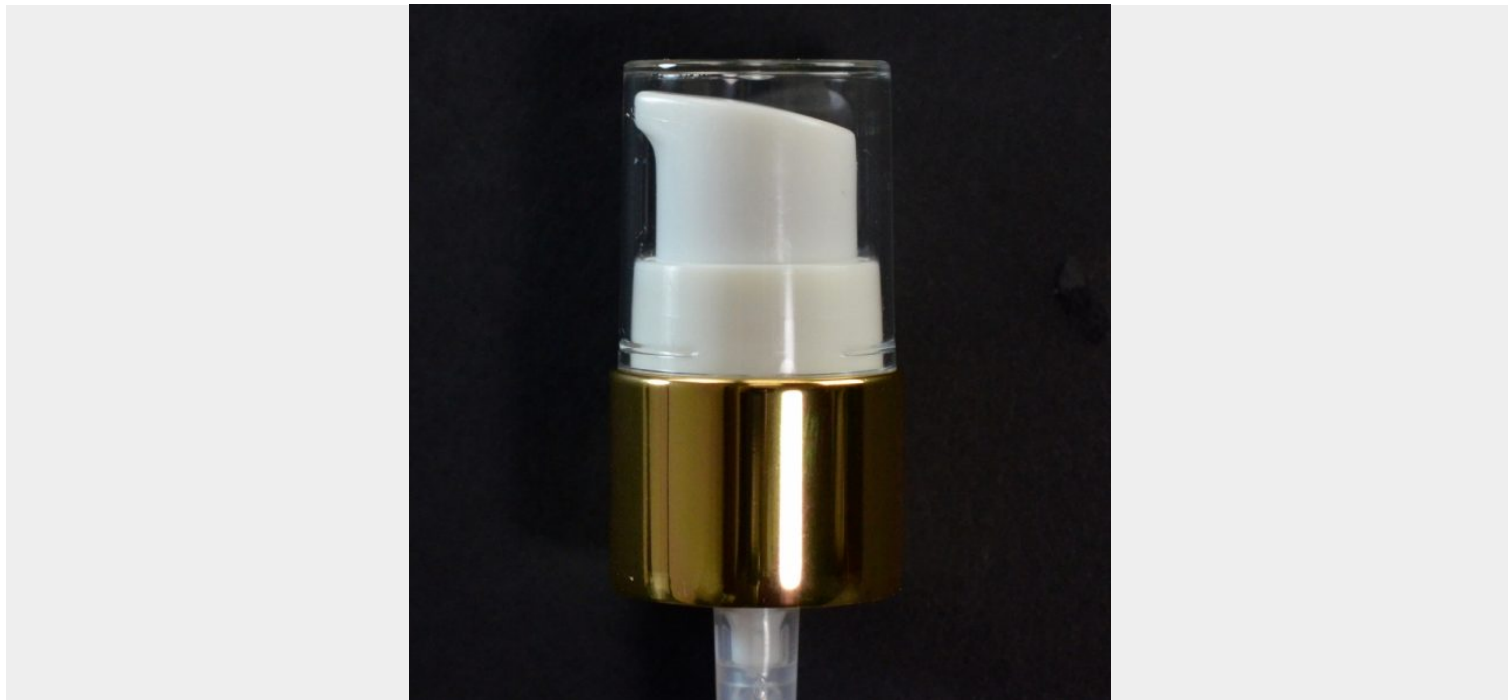

## 20/415 TREATMENT PUMP SHINY GOLD/WHITE/CLEAR HOOD

SKU: 126710 | Categories: [Metal Overshell Treatment Pumps](#), [Pumps](#), [Treatment Pumps](#) |

### ADDITIONAL INFORMATION

Neck Finish	20/415
Color	Gold

**Material**

PP/ALUMINUM

**Style Shape**

Treatment Pump