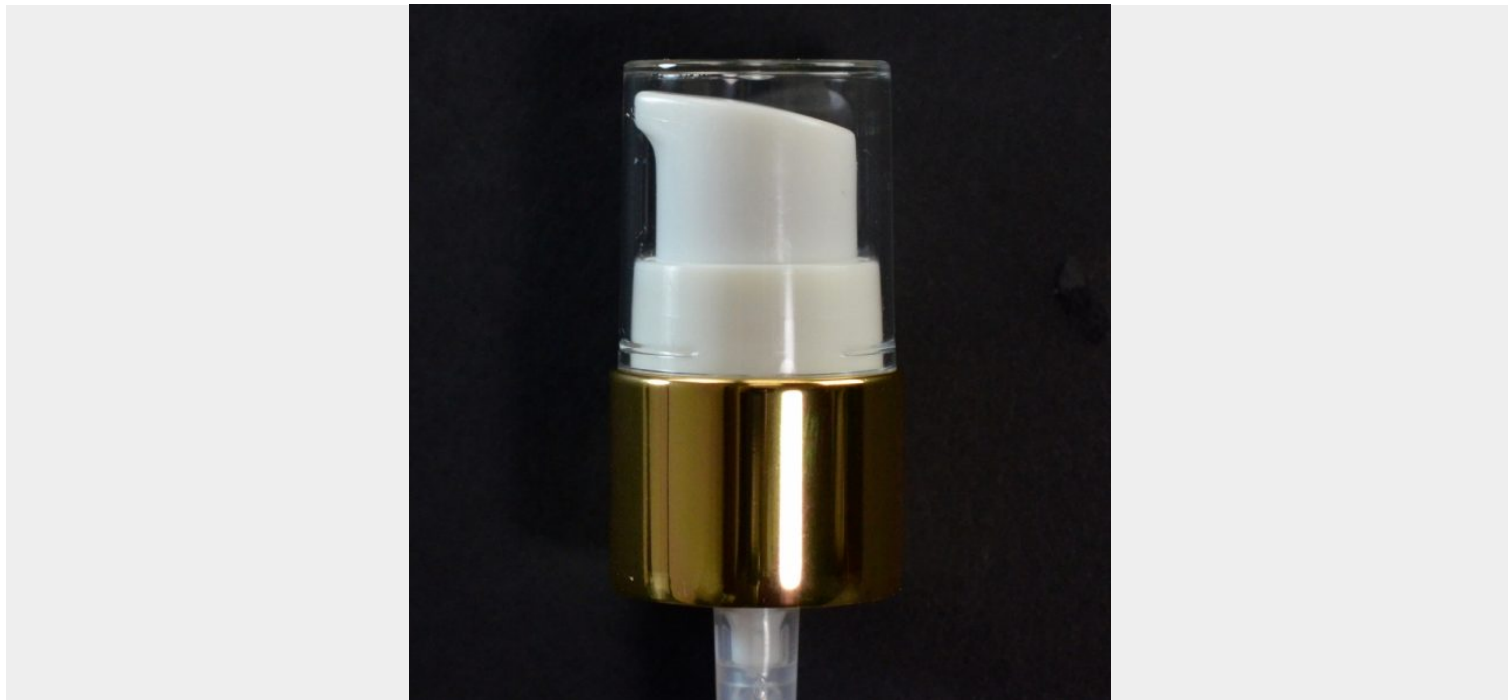

20/415 TREATMENT PUMP SHINY GOLD/WHITE/CLEAR HOOD

SKU: 126710 | Categories: [Metal Overshell Treatment Pumps](#), [Pumps](#), [Treatment Pumps](#) |

ADDITIONAL INFORMATION

Neck Finish	20/415
Color	Gold

Material	PP/ALUMINUM
Style Shape	Treatment Pump