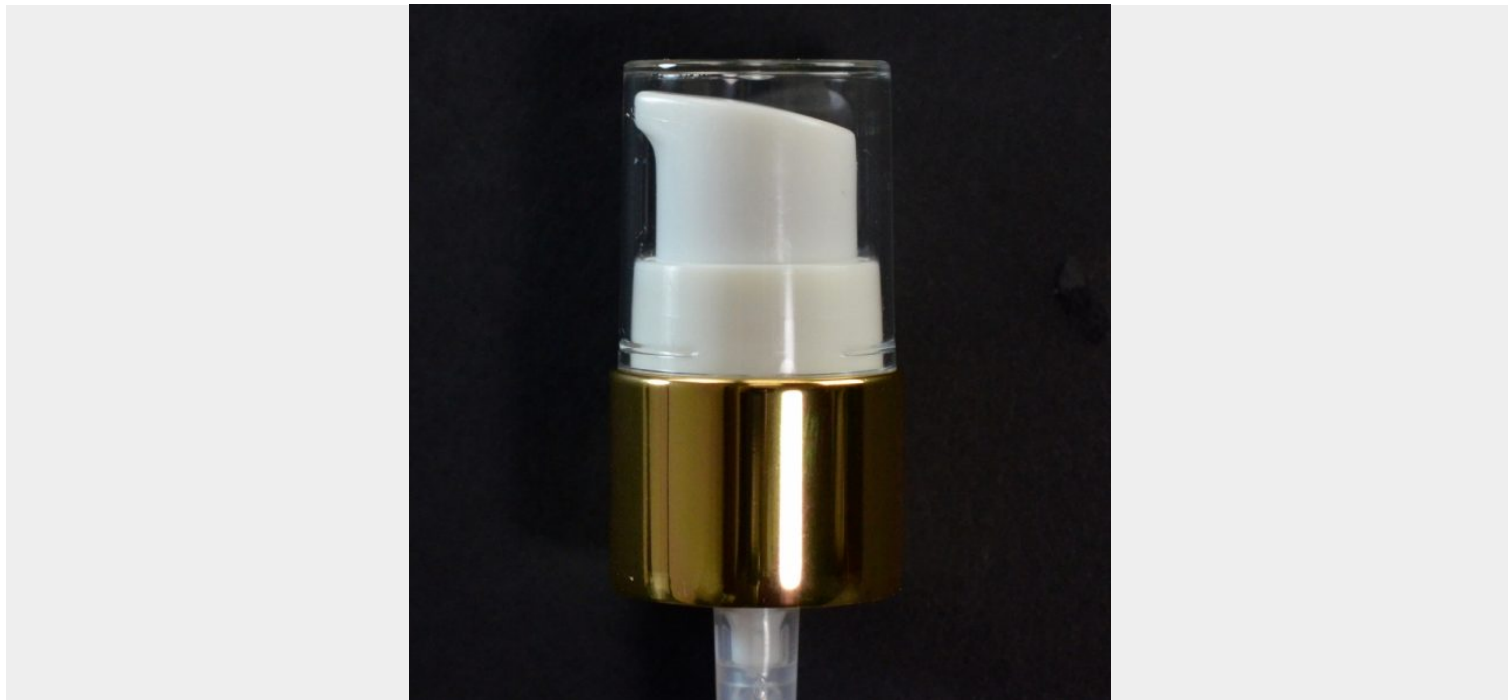

20/415 TREATMENT PUMP SHINY GOLD/WHITE/CLEAR HOOD

SKU: 126710 | Categories: [Metal Overshell Treatment Pumps](#), [Pumps](#), [Treatment Pumps](#) |

ADDITIONAL INFORMATION

Neck Finish	20/415
Color	Gold

Material

PP/ALUMINUM

Style Shape

Treatment Pump