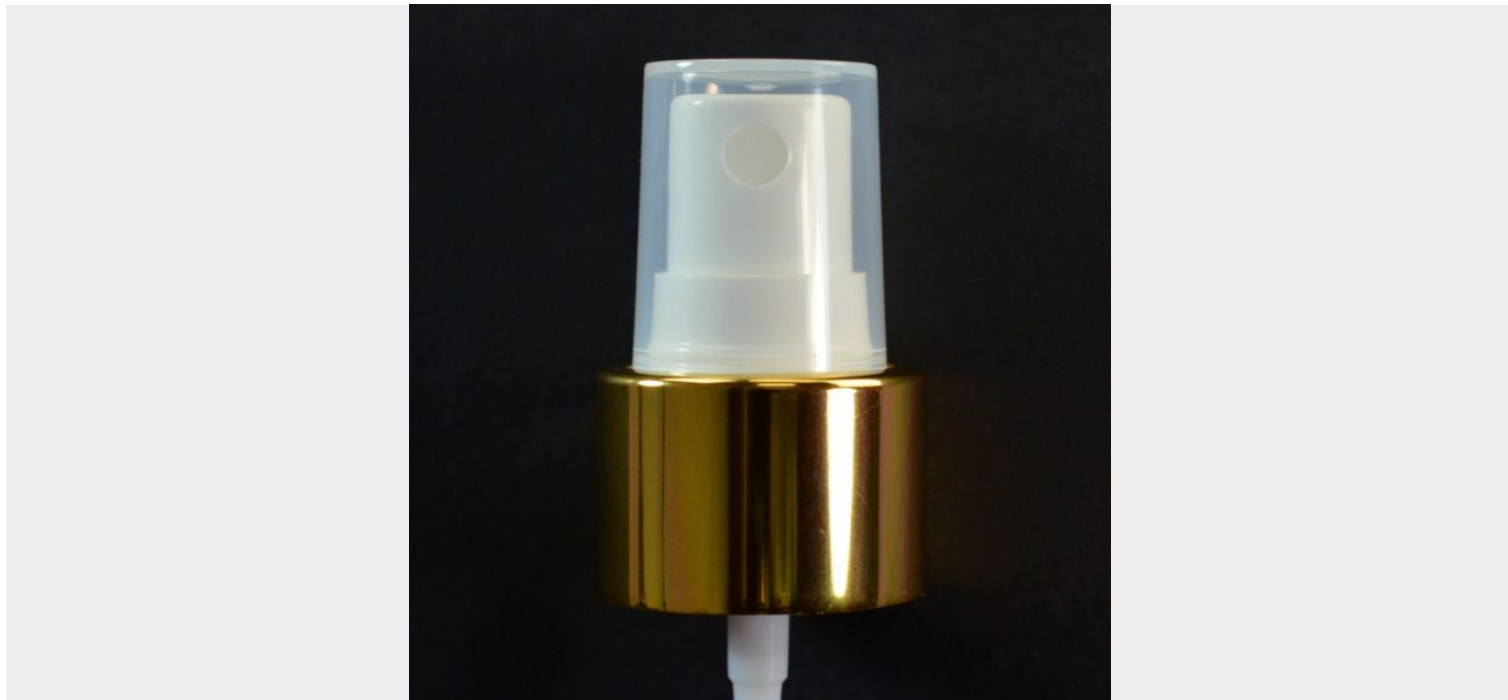

## 24/410 FINE MIST SPRAYER SHINY GOLD/WHITE/CLARIFIED HOOD

SKU: 128050 | Categories: [Fine Mist Sprayers](#), [Metal Overshell Fine Mist Sprayers](#), [Sprayers](#) |

### ADDITIONAL INFORMATION

Neck Finish	24/410
Color	White

**Material**

PP/ALUMINUM

**Style Shape**

Metal Overshell Sprayer