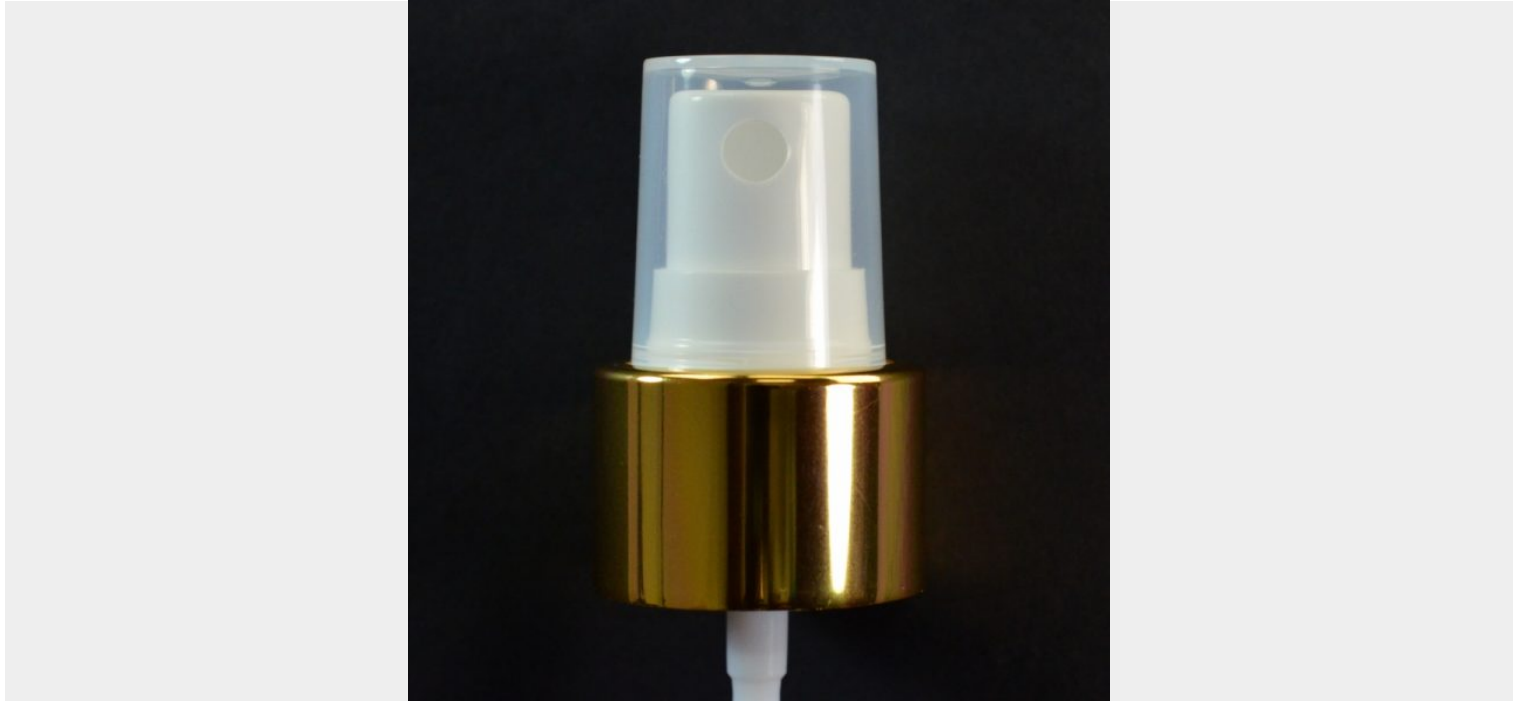

24/410 FINE MIST SPRAYER SHINY GOLD/WHITE/CLARIFIED HOOD

SKU: 128050 | Categories: [Fine Mist Sprayers](#), [Metal Overshell Fine Mist Sprayers](#), [Sprayers](#) |

ADDITIONAL INFORMATION

Neck Finish	24/410
Color	White

Material	PP/ALUMINUM
Style Shape	Metal Overshell Sprayer