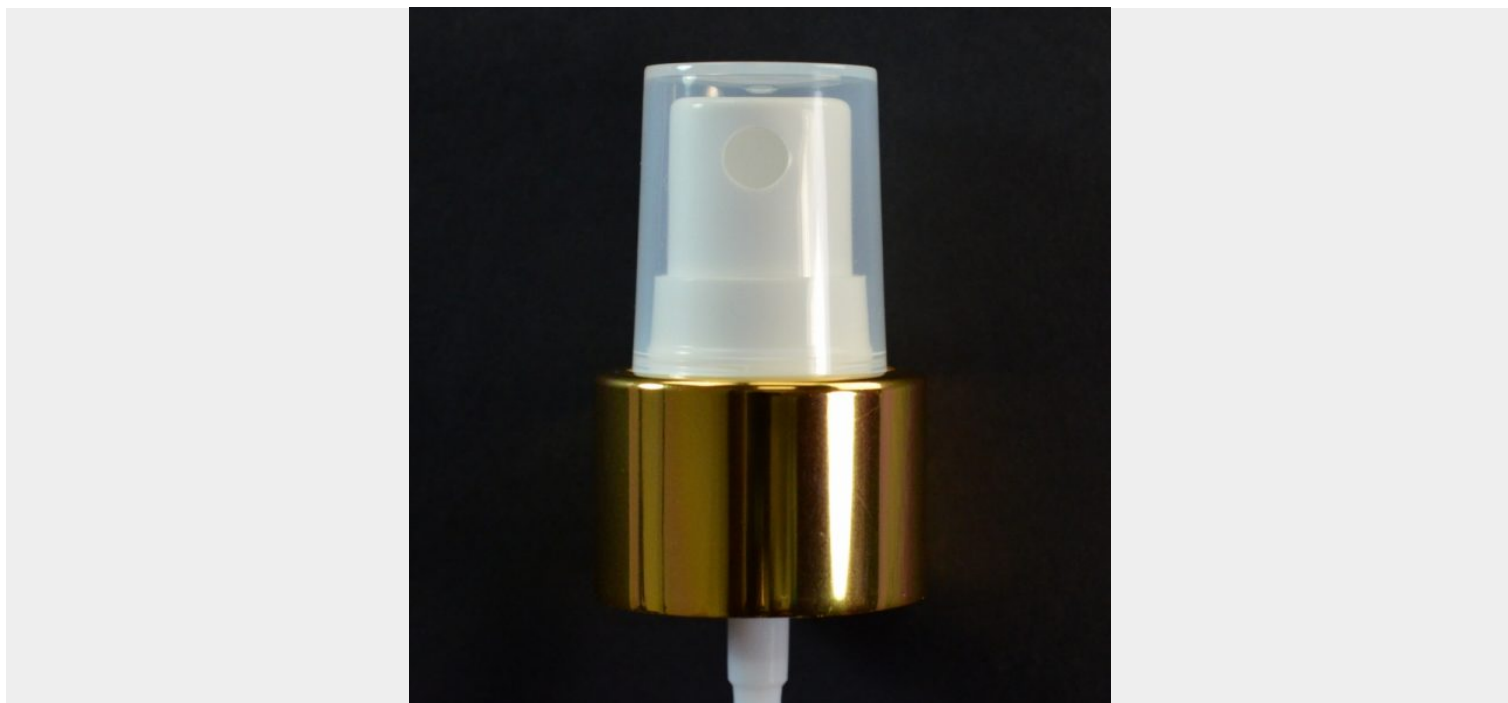

24/410 FINE MIST SPRAYER SHINY GOLD/WHITE/CLARIFIED HOOD

SKU: 128050 | Categories: [Fine Mist Sprayers](#), [Metal Overshell Fine Mist Sprayers](#), [Sprayers](#) |

ADDITIONAL INFORMATION

Neck Finish	24/410
Color	White

Material	PP/ALUMINUM
Style Shape	Metal Overshell Sprayer