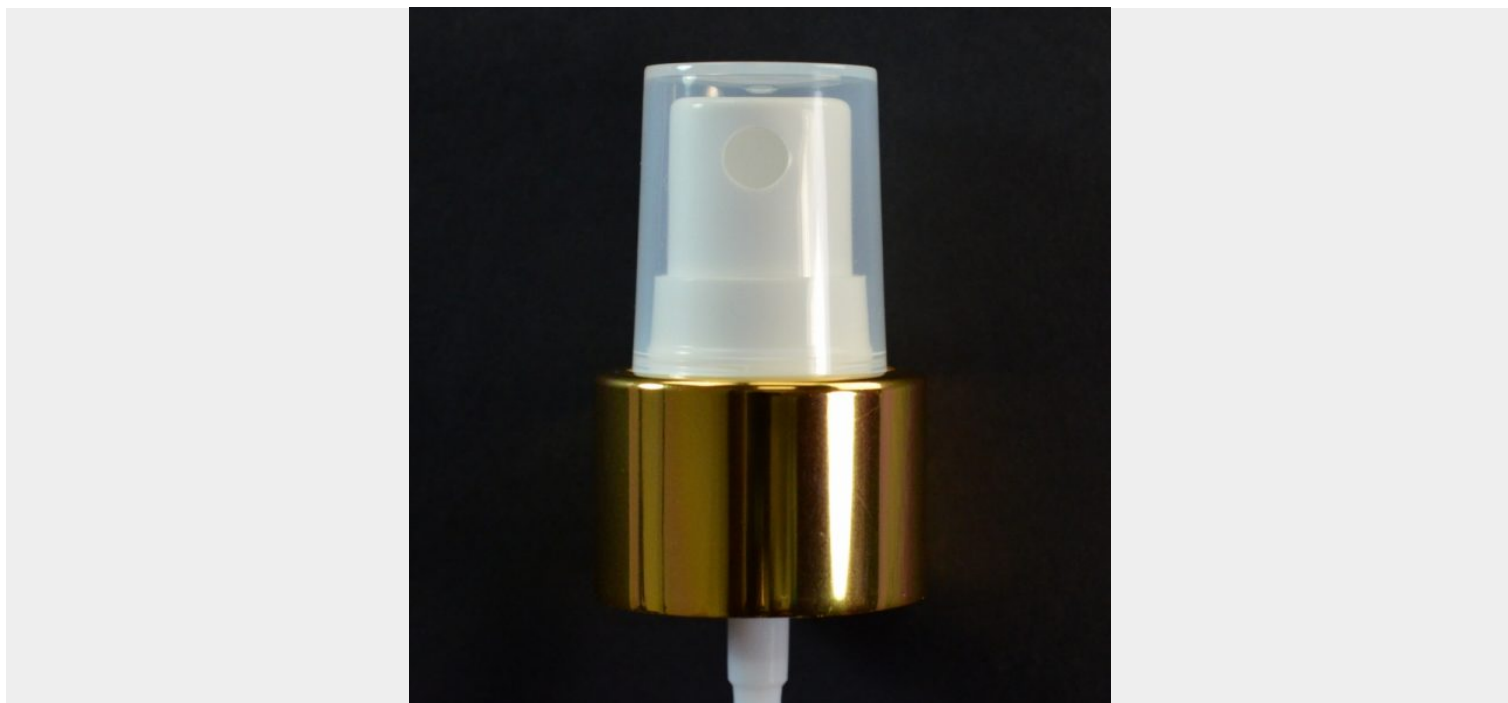

24/410 FINE MIST SPRAYER SHINY GOLD/WHITE/CLARIFIED HOOD

SKU: 128050 | Categories: [Fine Mist Sprayers](#), [Metal Overshell Fine Mist Sprayers](#), [Sprayers](#) |

ADDITIONAL INFORMATION

Neck Finish	24/410
Color	White

Material

PP/ALUMINUM

Style Shape

Metal Overshell Sprayer