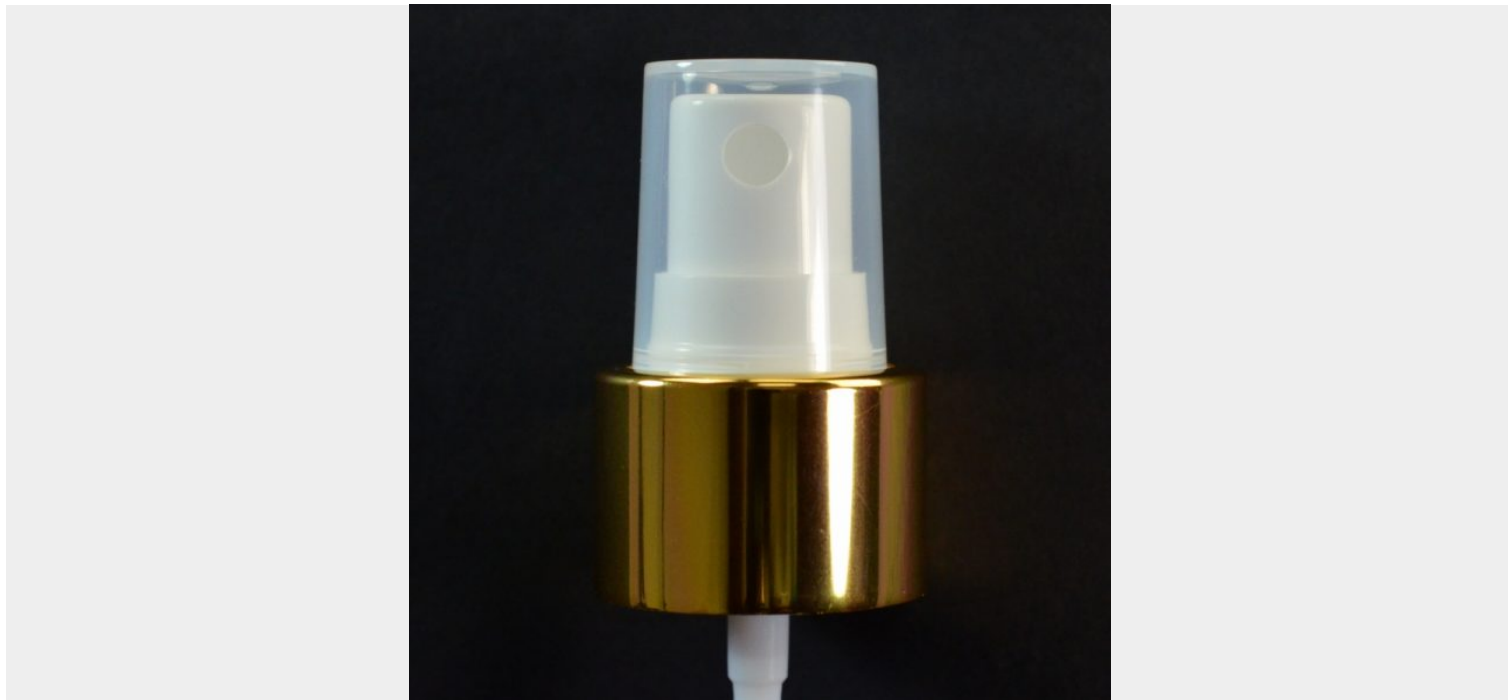

## 24/410 FINE MIST SPRAYER SHINY GOLD/WHITE/CLARIFIED HOOD

SKU: 128050 | Categories: [Fine Mist Sprayers](#), [Metal Overshell Fine Mist Sprayers](#), [Sprayers](#) |

### ADDITIONAL INFORMATION

Neck Finish	24/410
Color	White

<b>Material</b>	PP/ALUMINUM
<b>Style Shape</b>	Metal Overshell Sprayer