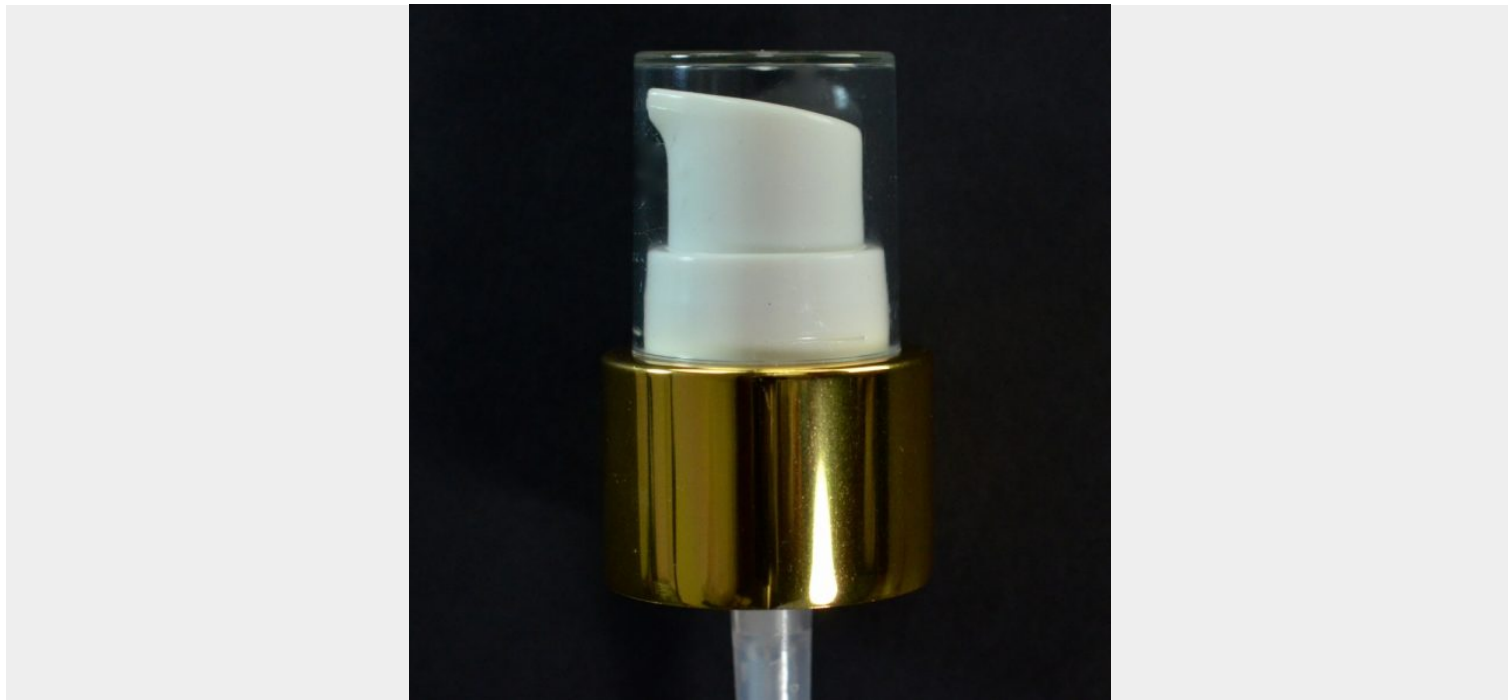

## 24/410 TREATMENT PUMP SHINY GOLD/WHITE/CLEAR HOOD

SKU: 126850 | Categories: [Metal Overshell Treatment Pumps](#), [Pumps](#), [Treatment Pumps](#) |

### ADDITIONAL INFORMATION

Neck Finish	24/410
Color	White

<b>Material</b>	PP/ALUMINUM
<b>Style Shape</b>	Treatment Pump