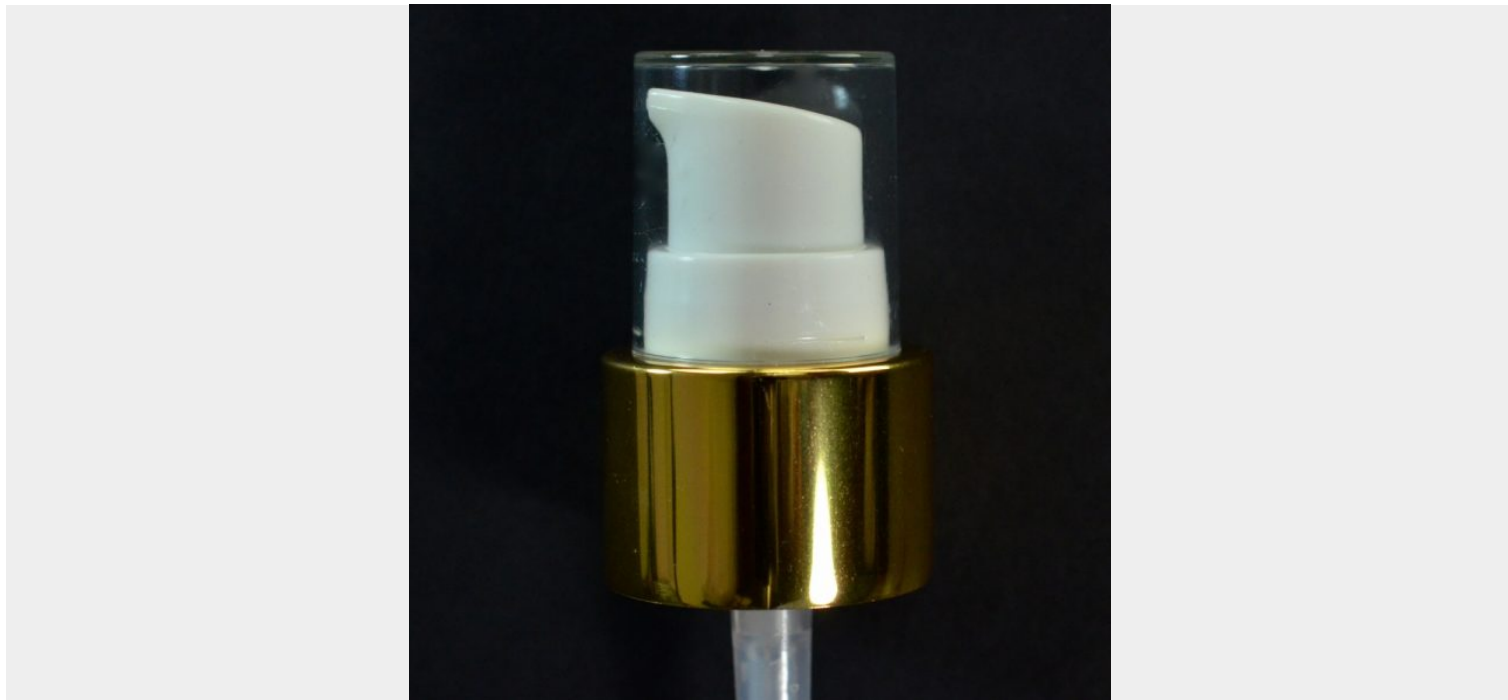

24/410 TREATMENT PUMP SHINY GOLD/WHITE/CLEAR HOOD

SKU: 126850 | Categories: [Metal Overshell Treatment Pumps](#), [Pumps](#), [Treatment Pumps](#) |

ADDITIONAL INFORMATION

Neck Finish	24/410
Color	White

Material PP/ALUMINUM
Style Shape Treatment Pump