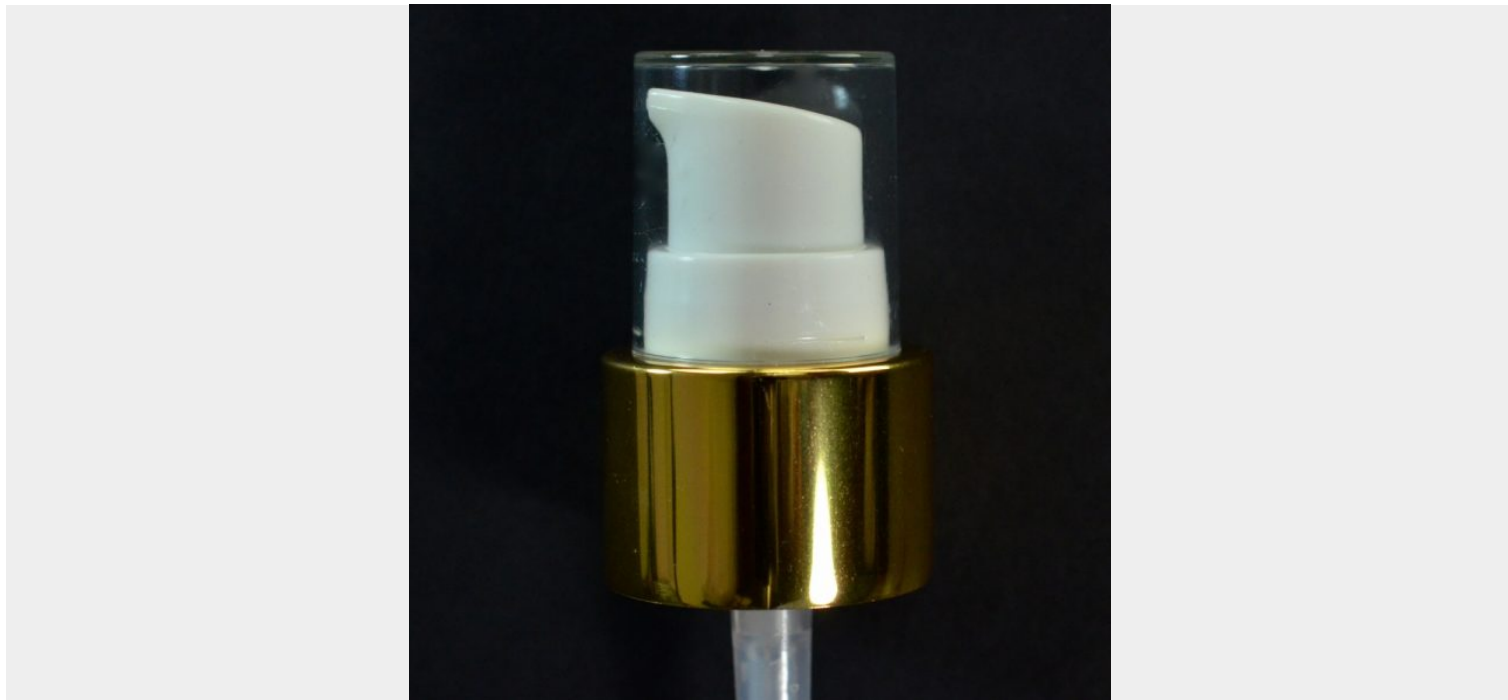

24/410 TREATMENT PUMP SHINY GOLD/WHITE/CLEAR HOOD

SKU: 126850 | Categories: [Metal Overshell Treatment Pumps](#), [Pumps](#), [Treatment Pumps](#) |

ADDITIONAL INFORMATION

Neck Finish	24/410
Color	White

Material	PP/ALUMINUM
Style Shape	Treatment Pump