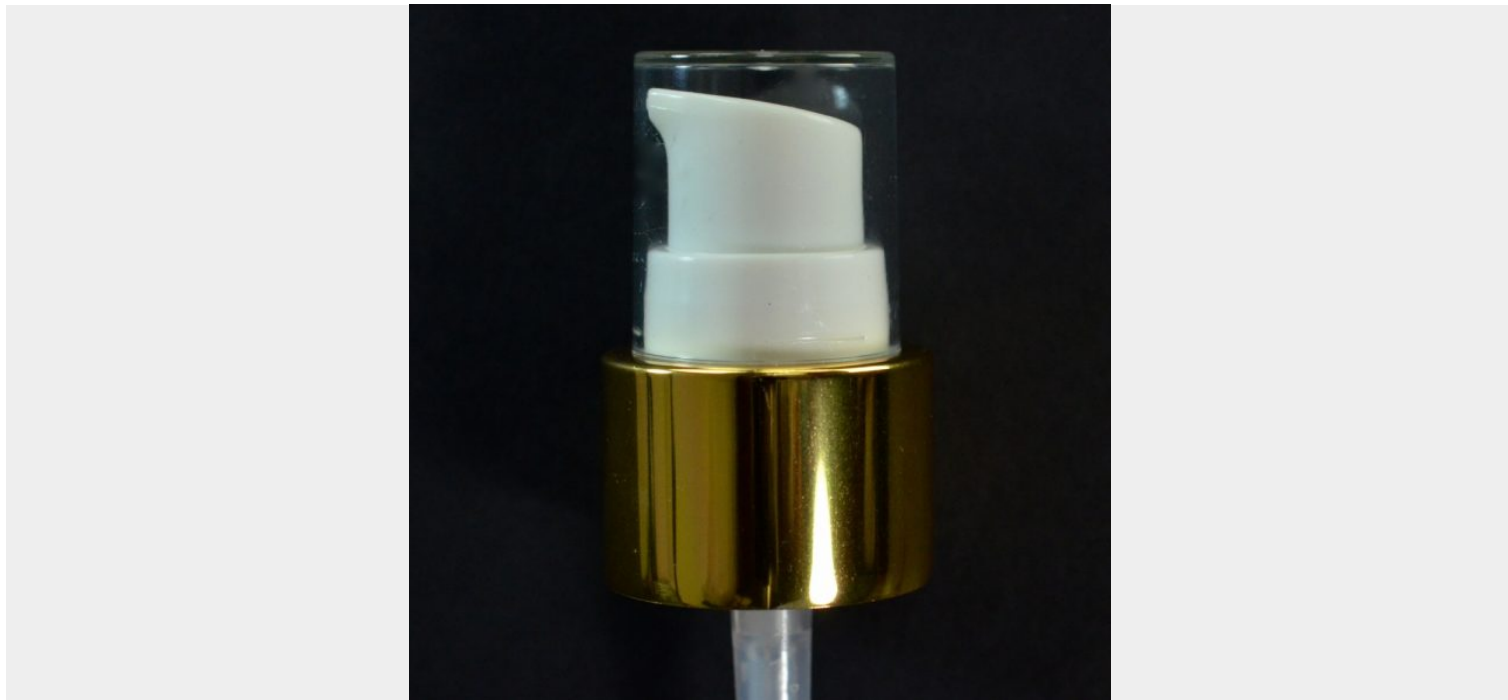

24/410 TREATMENT PUMP SHINY GOLD/WHITE/CLEAR HOOD

SKU: 126800 | Categories: [Metal Overshell Treatment Pumps](#), [Pumps](#), [Treatment Pumps](#) |

ADDITIONAL INFORMATION

Neck Finish	24/410
Color	Gold

Material	PP/ALUMINUM
Style Shape	Treatment Pump