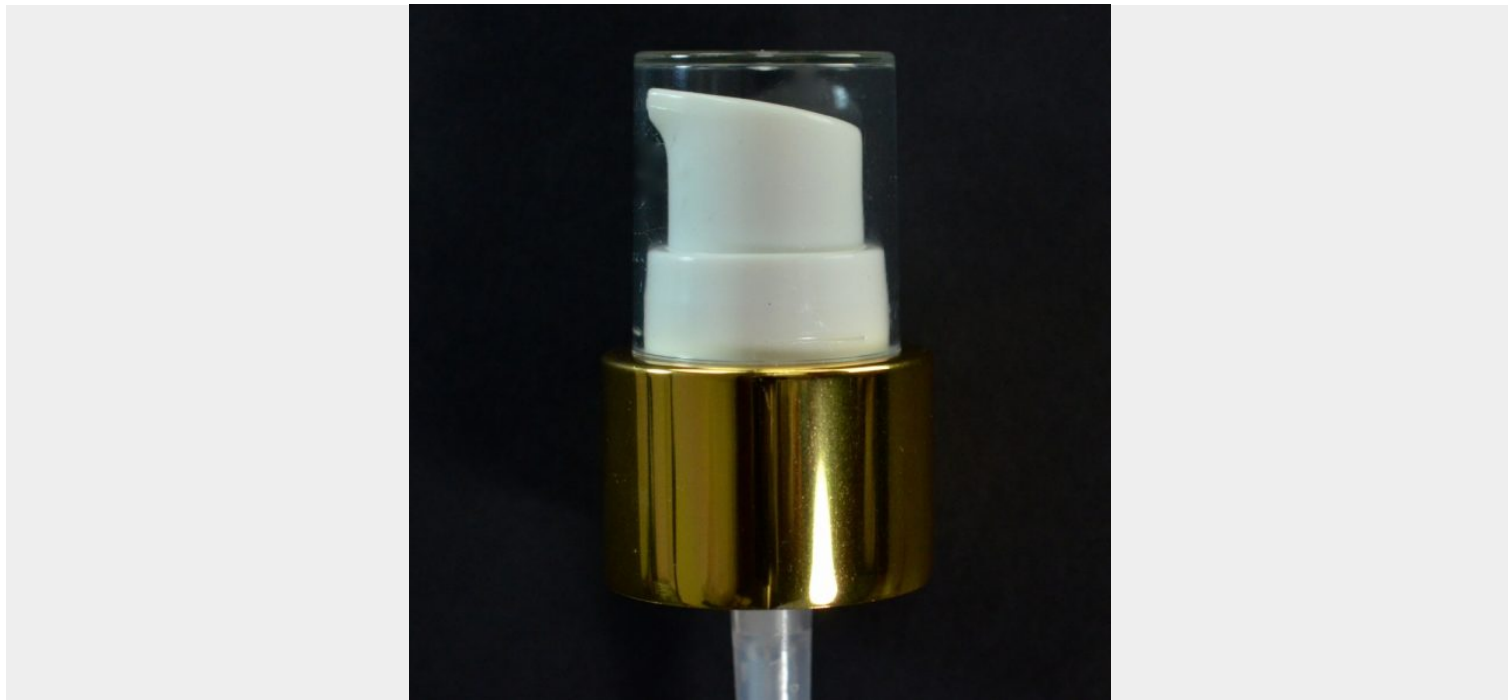

## 24/410 TREATMENT PUMP SHINY GOLD/WHITE/CLEAR HOOD

SKU: 126800 | Categories: [Metal Overshell Treatment Pumps](#), [Pumps](#), [Treatment Pumps](#) |

### ADDITIONAL INFORMATION

Neck Finish	24/410
Color	Gold

**Material**

PP/ALUMINUM

**Style Shape**

Treatment Pump