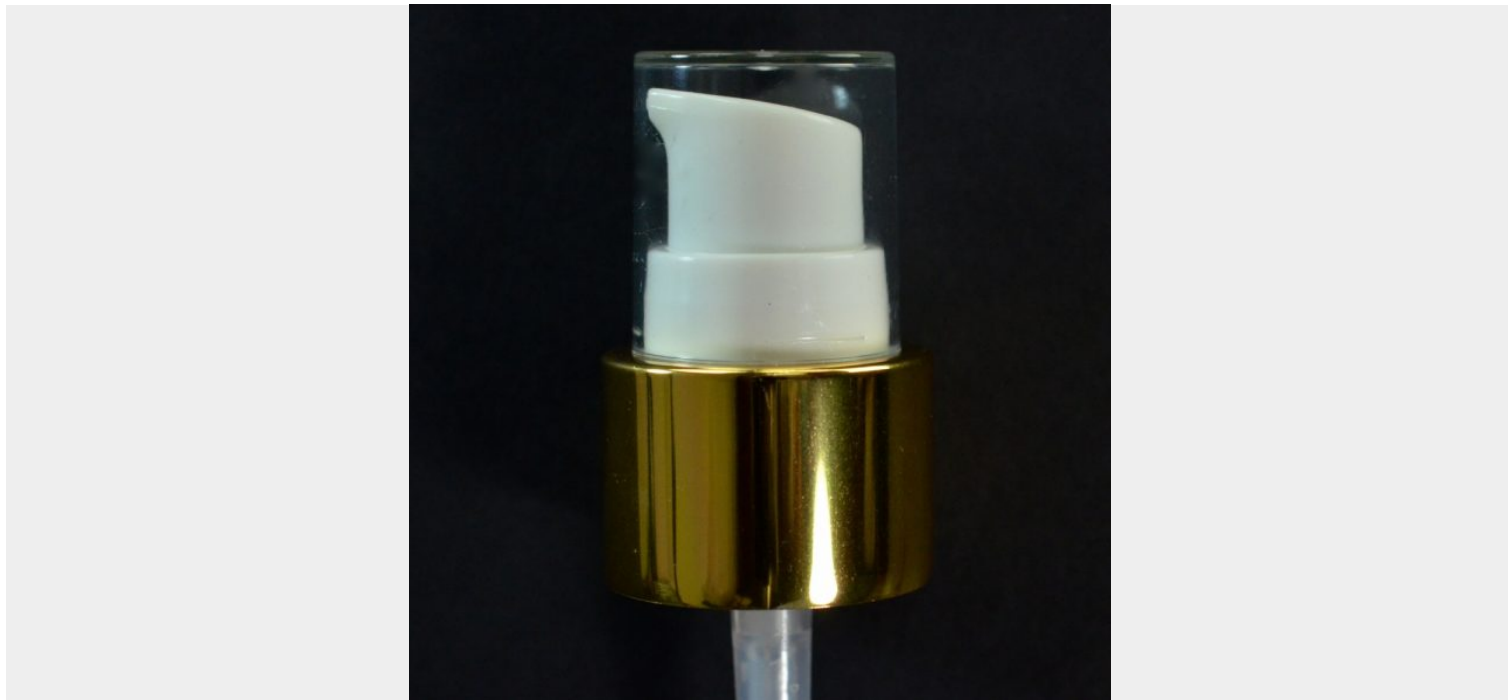

24/410 TREATMENT PUMP SHINY GOLD/WHITE/CLEAR HOOD

SKU: 126800 | Categories: [Metal Overshell Treatment Pumps](#), [Pumps](#), [Treatment Pumps](#) |

ADDITIONAL INFORMATION

Neck Finish	24/410
Color	Gold

Material

PP/ALUMINUM

Style Shape

Treatment Pump