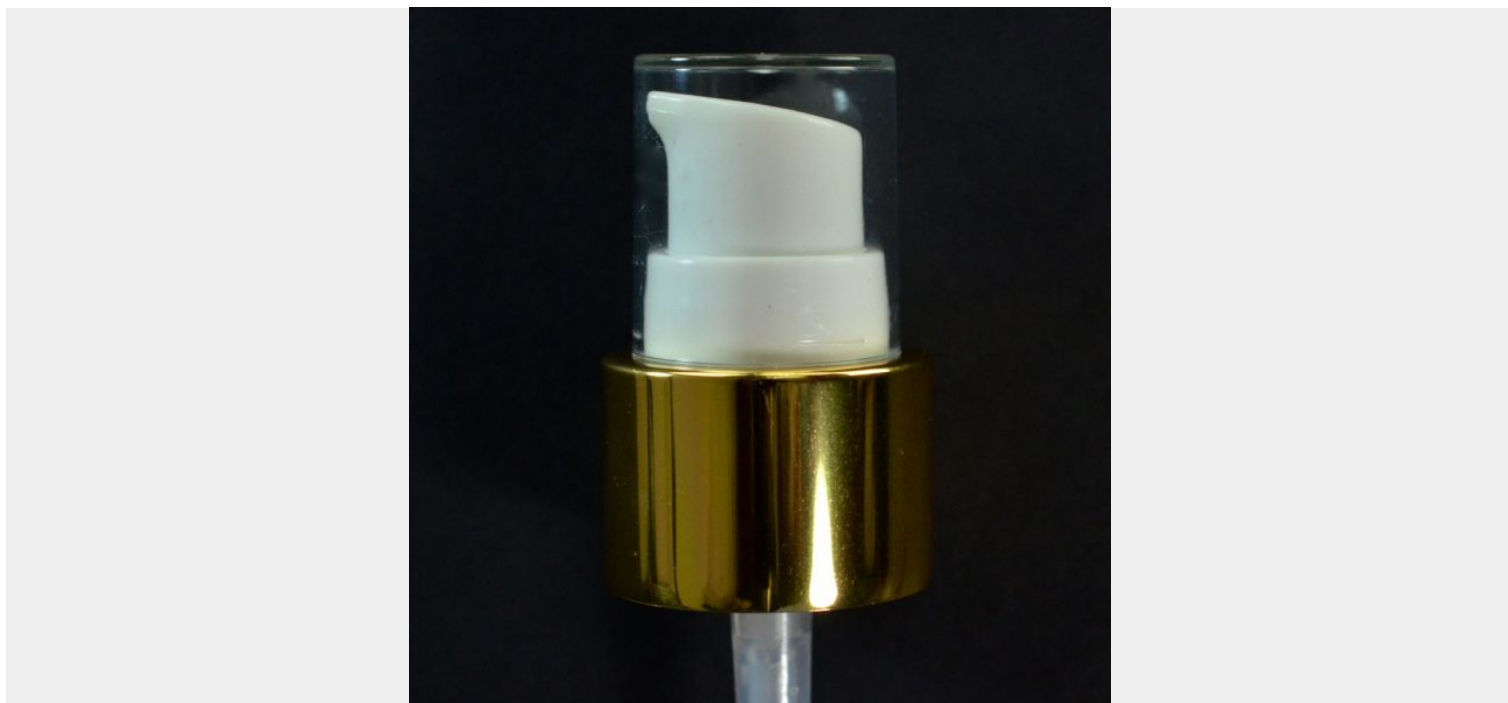

## 24/410 TREATMENT PUMP SHINY GOLD/WHITE/CLEAR HOOD

SKU: 126800 | Categories: [Metal Overshell Treatment Pumps](#), [Pumps](#), [Treatment Pumps](#) |

### ADDITIONAL INFORMATION

Neck Finish	24/410
Color	Gold

**Material**

PP/ALUMINUM

**Style Shape**

Treatment Pump