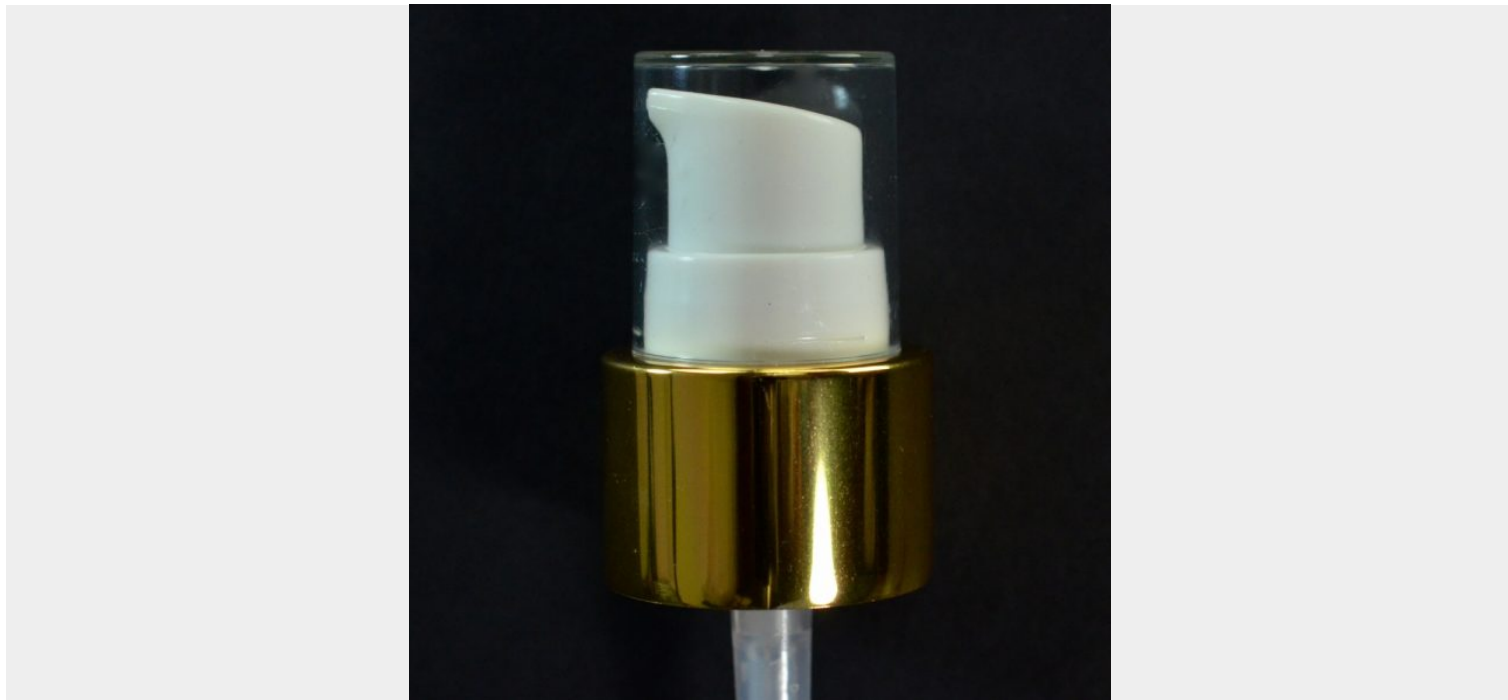

## 24/410 TREATMENT PUMP SHINY GOLD/WHITE/CLEAR HOOD

SKU: 126800 | Categories: [Metal Overshell Treatment Pumps](#), [Pumps](#), [Treatment Pumps](#) |

### ADDITIONAL INFORMATION

|             |        |
|-------------|--------|
| Neck Finish | 24/410 |
| Color       | Gold   |

**Material**

PP/ALUMINUM

**Style Shape**

Treatment Pump