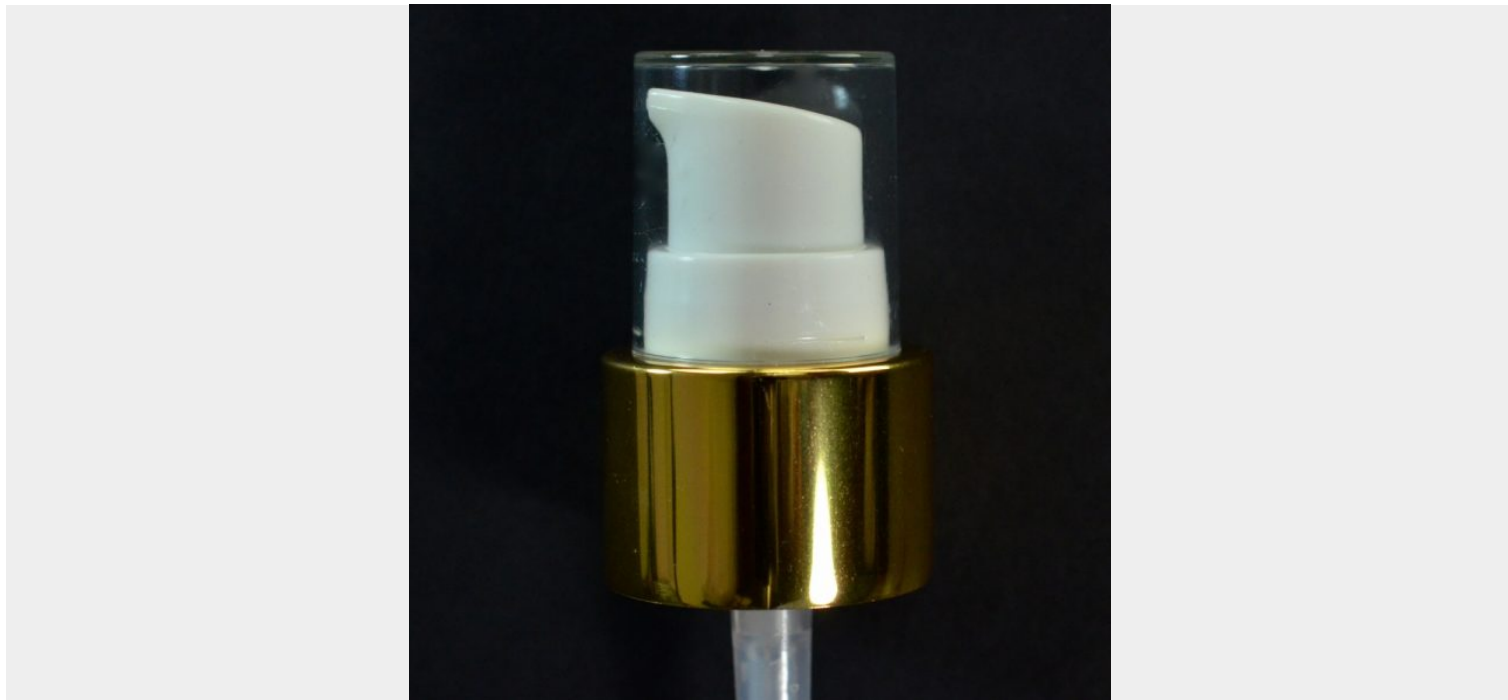

24/410 TREATMENT PUMP SHINY GOLD/WHITE/CLEAR HOOD

SKU: 126800 | Categories: [Metal Overshell Treatment Pumps](#), [Pumps](#), [Treatment Pumps](#) |

ADDITIONAL INFORMATION

Neck Finish	24/410
Color	Gold

Material PP/ALUMINUM
Style Shape Treatment Pump