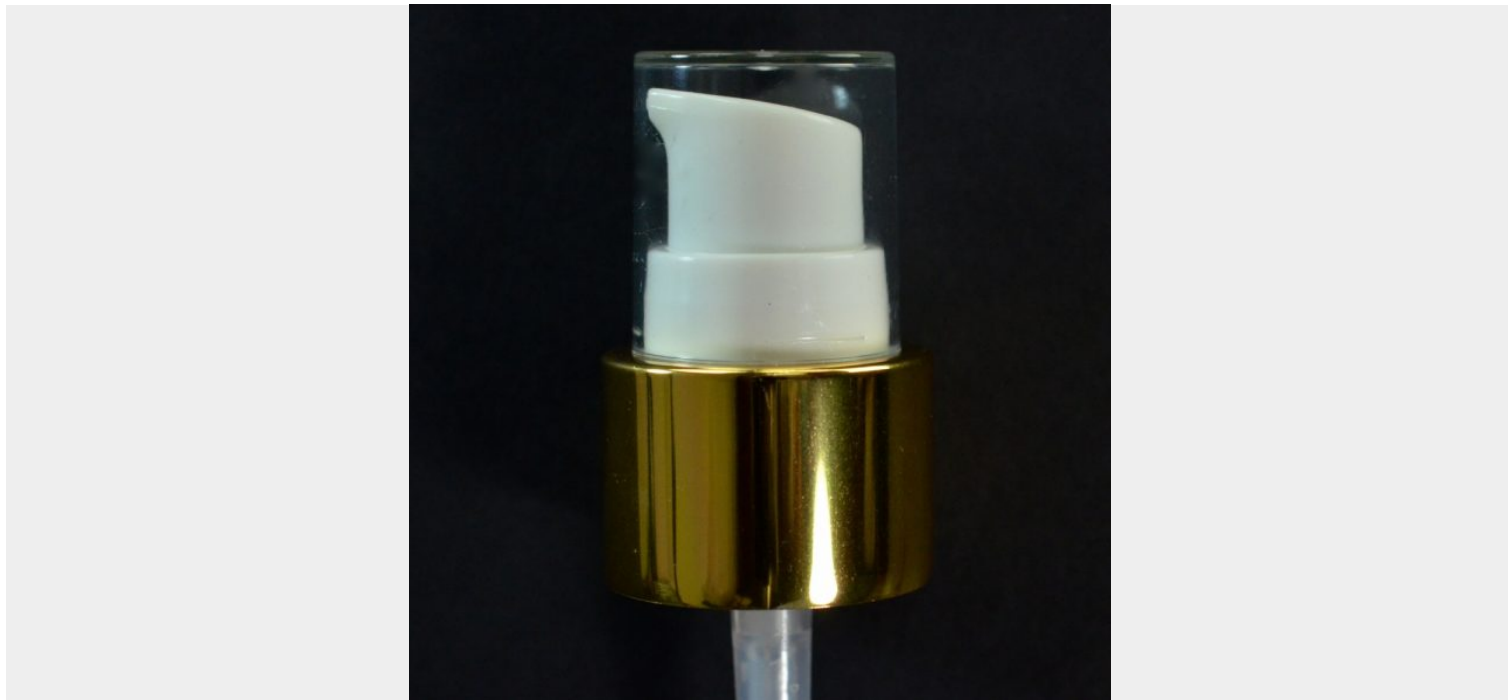

## 24/410 TREATMENT PUMP SHINY GOLD/WHITE/CLEAR HOOD

SKU: 126800 | Categories: [Metal Overshell Treatment Pumps](#), [Pumps](#), [Treatment Pumps](#) |

### ADDITIONAL INFORMATION

Neck Finish	24/410
Color	Gold

<b>Material</b>	PP/ALUMINUM
<b>Style Shape</b>	Treatment Pump