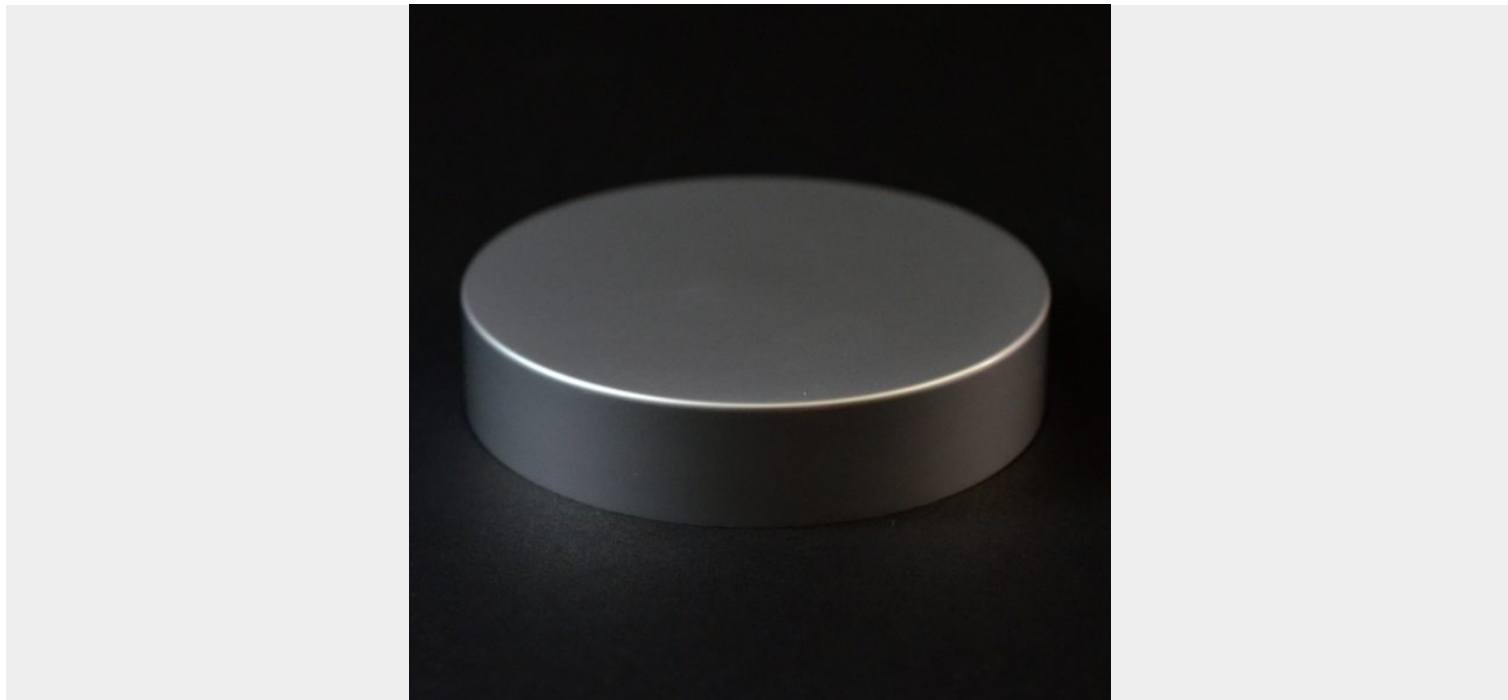

40/400 MATTE SILVER METAL OVERSHELL STRAIGHT SIDED CAP F217

SKU: 113010 | Categories: [Featured Items](#), [Metal Overshell Plastic Caps](#), [New](#) |

ADDITIONAL INFORMATION

Neck Finish	40/400
Color	Silver

Material PP/ALUMINUM

Style Shape Non Dispensing