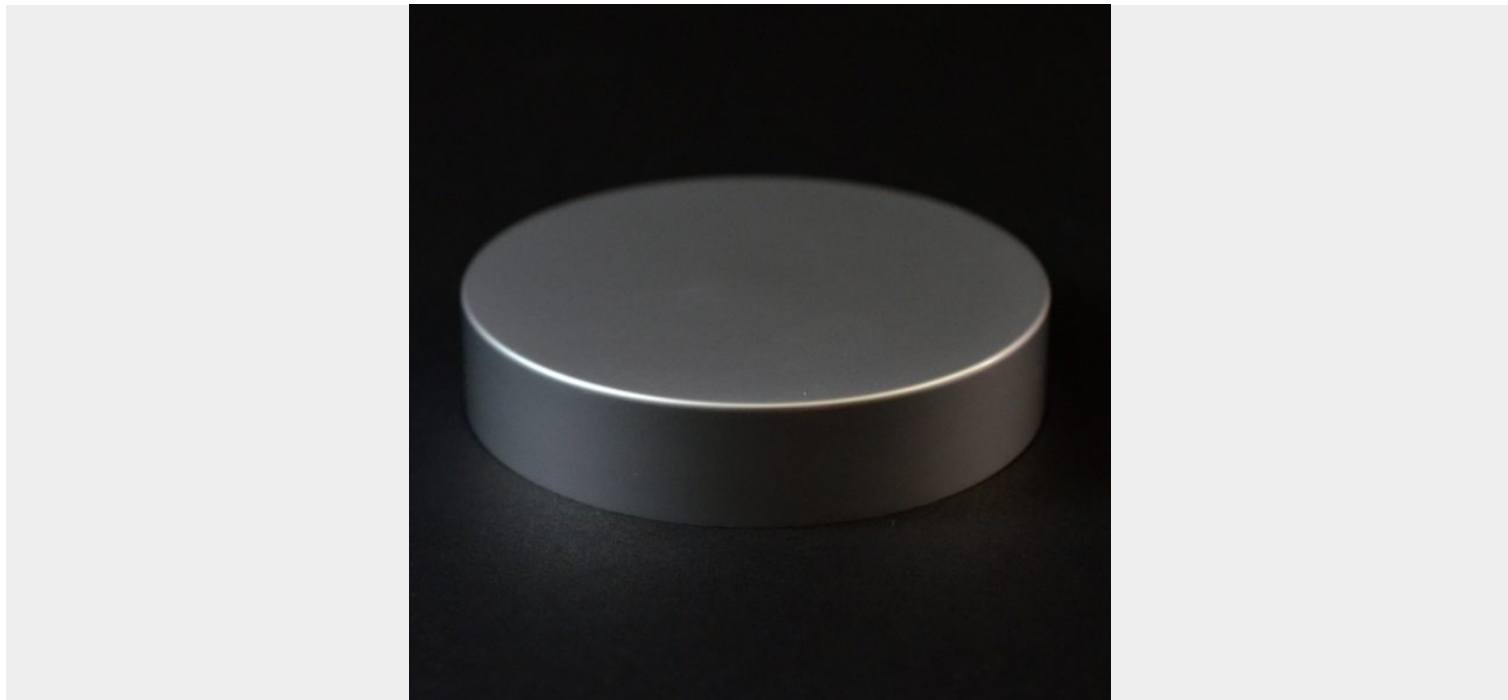

## 40/400 MATTE SILVER METAL OVERSHELL STRAIGHT SIDED CAP F217

SKU: 113010 | Categories: [Featured Items](#), [Metal Overshell Plastic Caps](#), [New](#) |

### ADDITIONAL INFORMATION

Neck Finish	40/400
Color	Silver

<b>Material</b>	PP/ALUMINUM
<b>Style Shape</b>	Non Dispensing