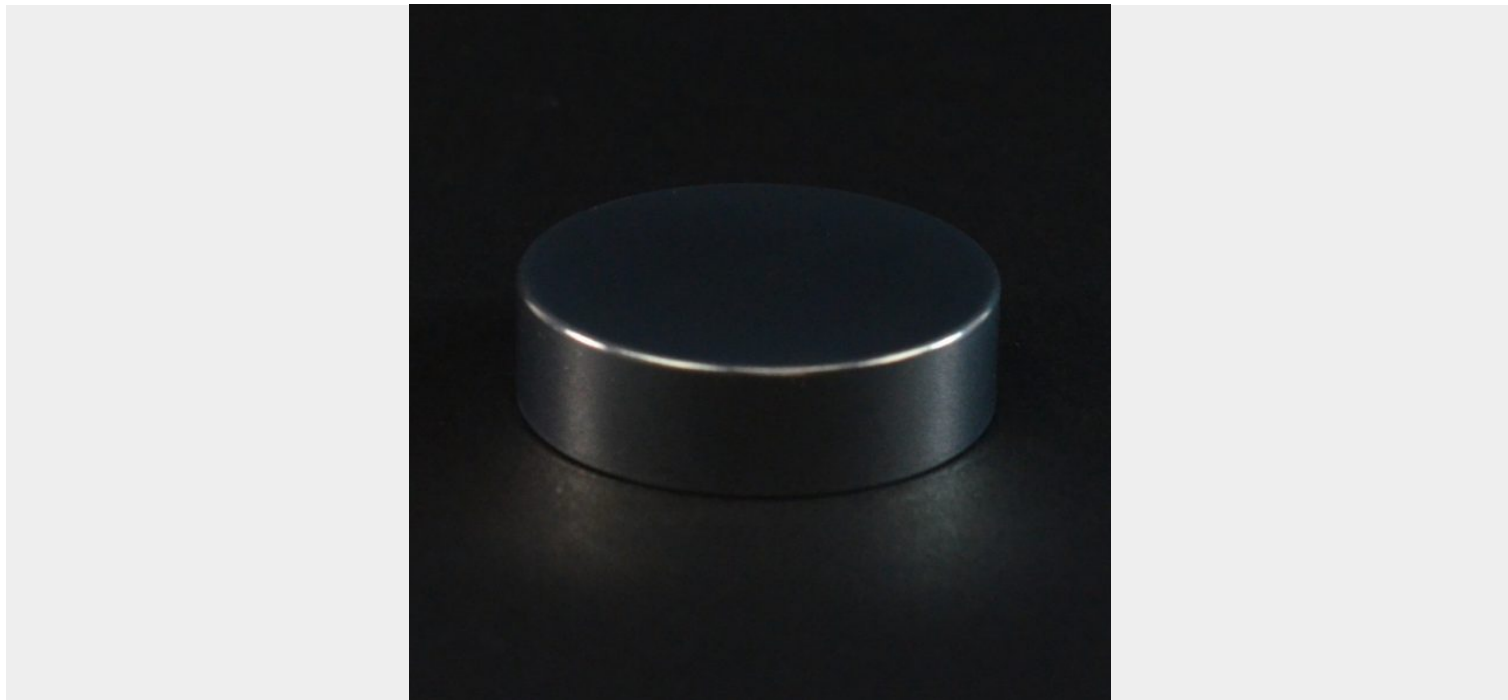

40/400 SHINY SILVER METAL OVERSHELL STRAIGHT SIDED CAP F217

SKU: 137290 | **Categories:** [Caps](#), [Metal Overshell Plastic Caps](#), [Non-Dispensing Caps](#), [Plastic Caps](#) |

ADDITIONAL INFORMATION

Neck Finish	40/400
Color	Silver

Material PP/ALUMINUM

Style Shape Non Dispensing