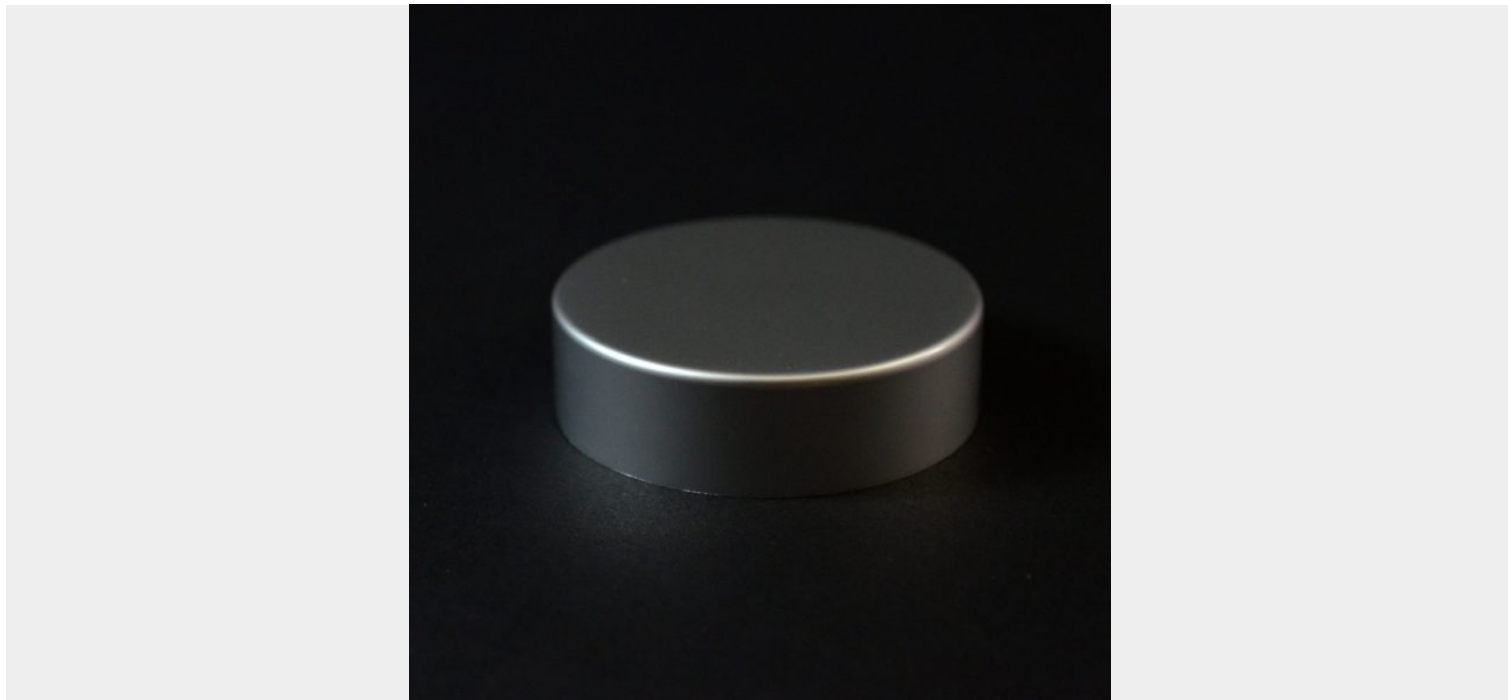

48/400 MATTE SILVER METAL OVERSHELL STRAIGHT SIDED CAP F217

SKU: 137360 | **Categories:** [Caps](#), [Metal Overshell Plastic Caps](#), [Non-Dispensing Caps](#), [Plastic Caps](#) |

ADDITIONAL INFORMATION

Neck Finish	48/400
Color	Silver

Material PP/ALUMINUM

Style Shape Non Dispensing