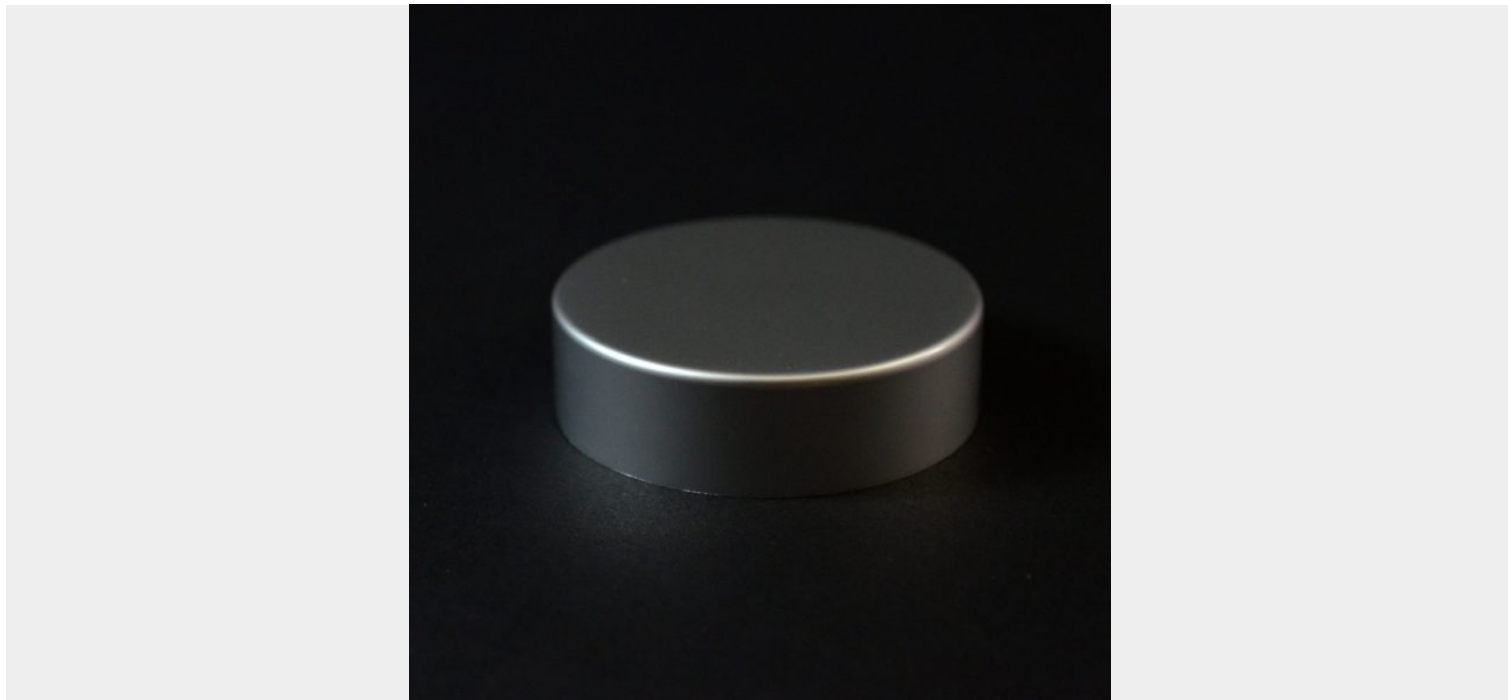

48/400 MATTE SILVER METAL OVERSHELL STRAIGHT SIDED CAP F217

SKU: 137360 | Categories: [Caps](#), [Metal Overshell Plastic Caps](#), [Non-Dispensing Caps](#), [Plastic Caps](#) |

ADDITIONAL INFORMATION

Neck Finish	48/400
Color	Silver

Material PP/ALUMINUM

Style Shape Non Dispensing