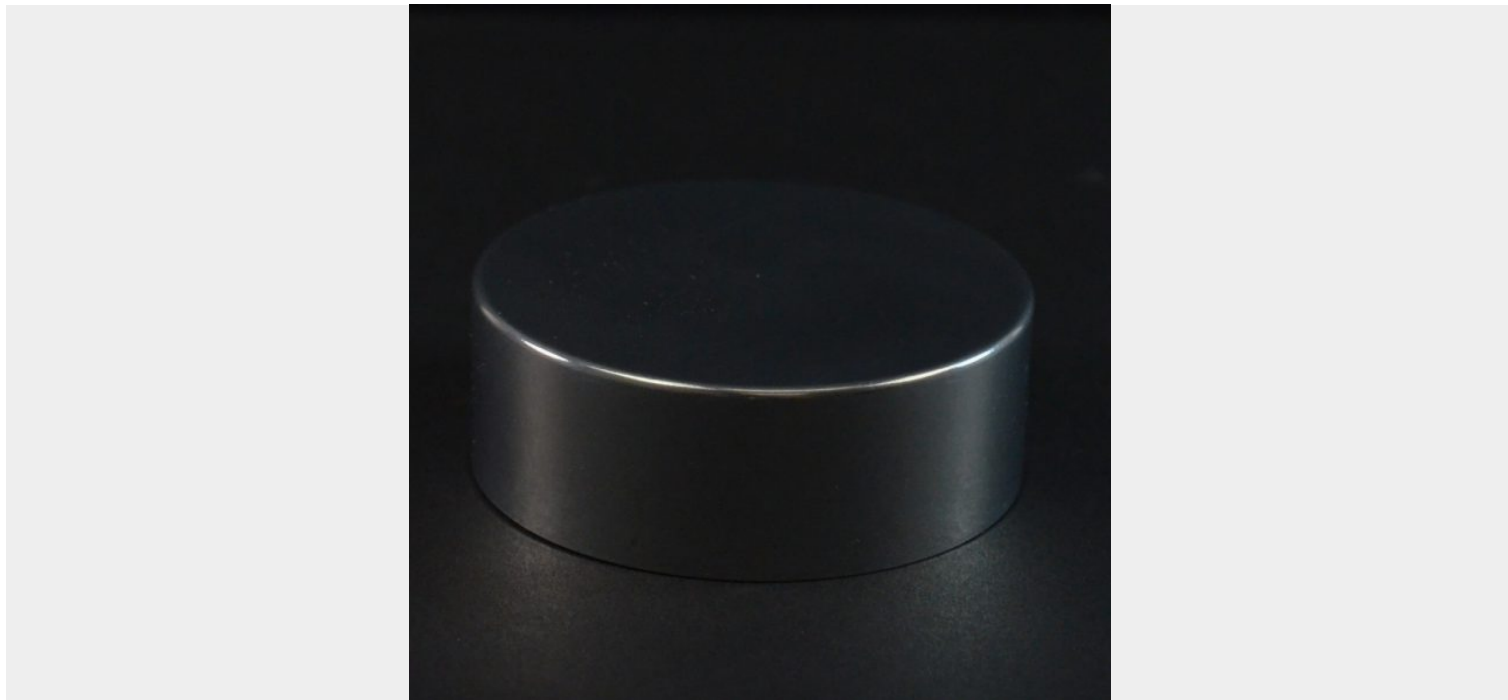

58/400 SHINY SILVER METAL OVERSHELL STRAIGHT SIDED CAP F217

SKU: 137440 | **Categories:** [Caps](#), [Metal Overshell Plastic Caps](#), [Non-Dispensing Caps](#), [Plastic Caps](#) |

ADDITIONAL INFORMATION

Neck Finish	58/400
Color	Silver

Material PP/ALUMINUM

Style Shape Non Dispensing