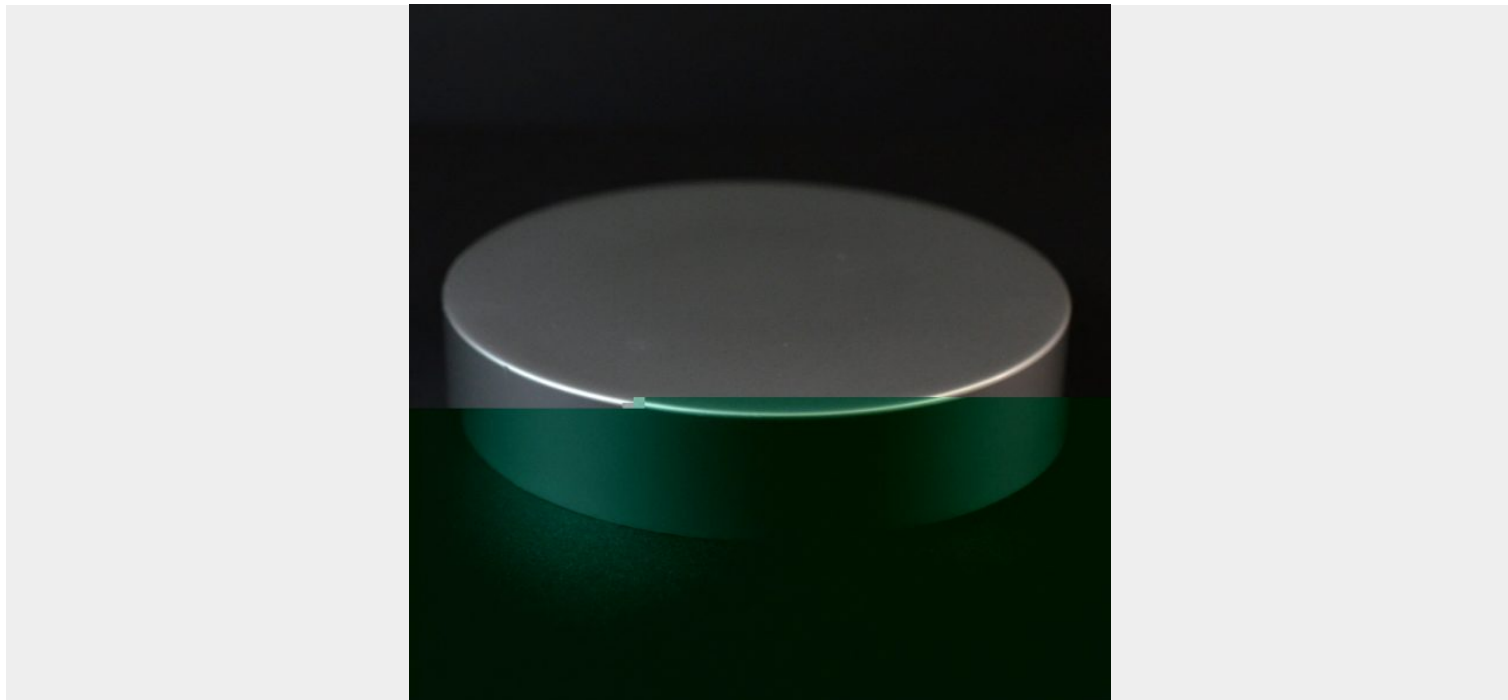

89/400 MATTE SILVER METAL OVERSHELL STRAIGHT SIDED CAP F217

SKU: 137510 | Categories: [Caps](#), [Metal Overshell Plastic Caps](#), [Non-Dispensing Caps](#), [Plastic Caps](#) |

ADDITIONAL INFORMATION

Neck Finish	89/400
Color	Silver

Material PP/ALUMINUM

Style Shape Non Dispensing