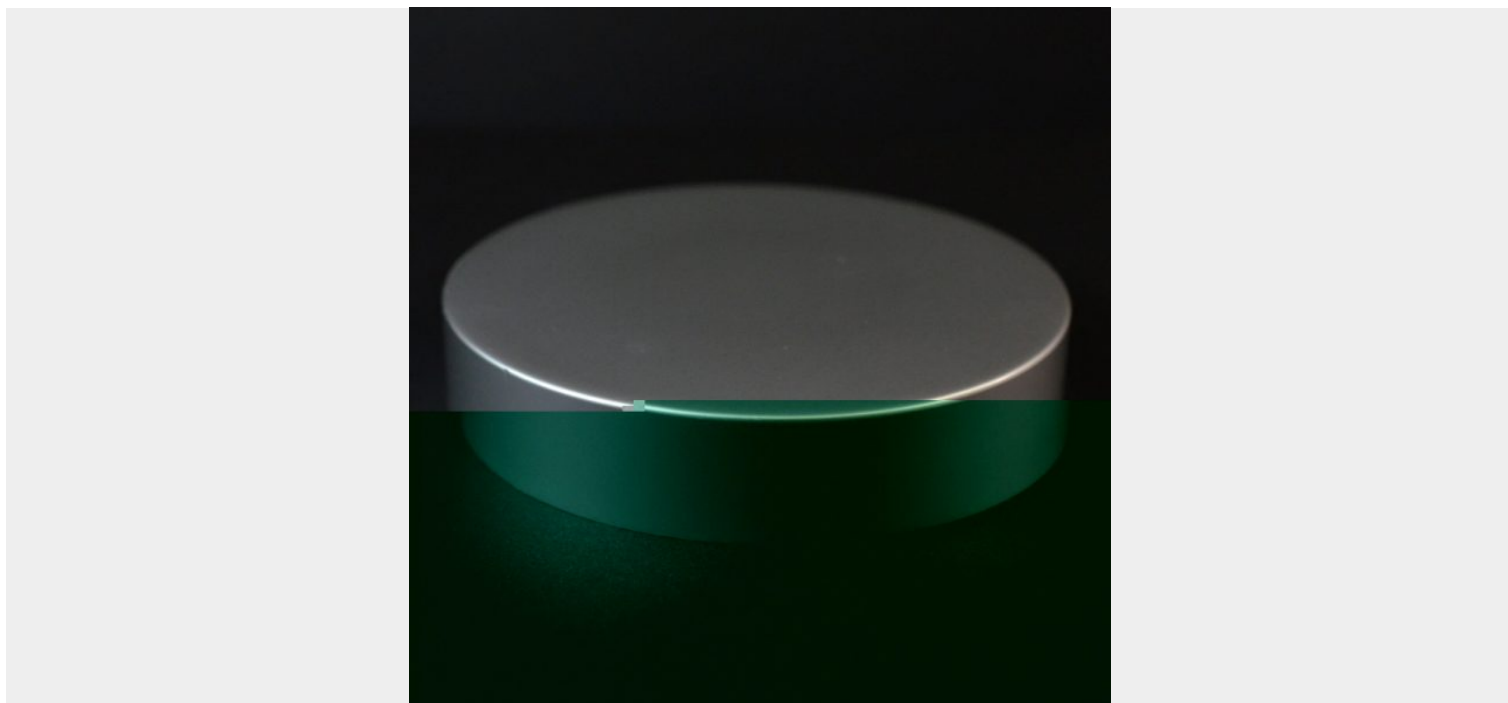

89/400 MATTE SILVER METAL OVERSHELL STRAIGHT SIDED CAP F217

SKU: 137510 | Categories: [Caps](#), [Metal Overshell Plastic Caps](#), [Non-Dispensing Caps](#), [Plastic Caps](#) |

ADDITIONAL INFORMATION

Neck Finish	89/400
Color	Silver

Material PP/ALUMINUM

Style Shape Non Dispensing