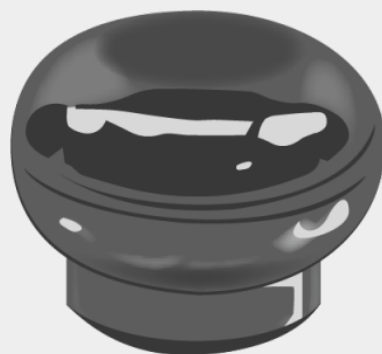

E6 GOLD METALIZED ECLIPSE CAP F217

SKU: 135220 | Categories: [Caps](#), [Compression Molded Caps](#), [Non-Dispensing Caps](#), [Plastic Caps](#) |

ADDITIONAL INFORMATION

Neck Finish	E6
Color	Gold

Material	Metalized Phenolic
Style Shape	Compression