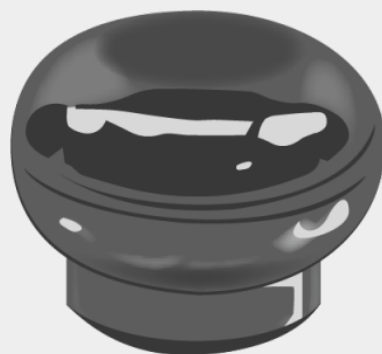

## E6 GOLD METALIZED ECLIPSE CAP F217

SKU: 135220 | Categories: [Caps](#), [Compression Molded Caps](#), [Non-Dispensing Caps](#), [Plastic Caps](#) |

### ADDITIONAL INFORMATION

|             |      |
|-------------|------|
| Neck Finish | E6   |
| Color       | Gold |

|                    |                    |
|--------------------|--------------------|
| <b>Material</b>    | Metalized Phenolic |
| <b>Style Shape</b> | Compression        |